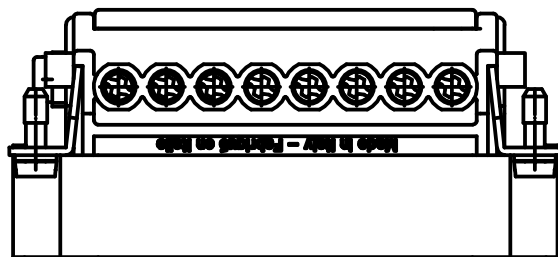

Diritti riservati All rights reserved

dimensions in mm	JDAM 16	Scale	
Date 14/10/14	Male insert, screw, 16P, 16A 250V - JEI	1:1	
Sign. M.Pezzimenti			