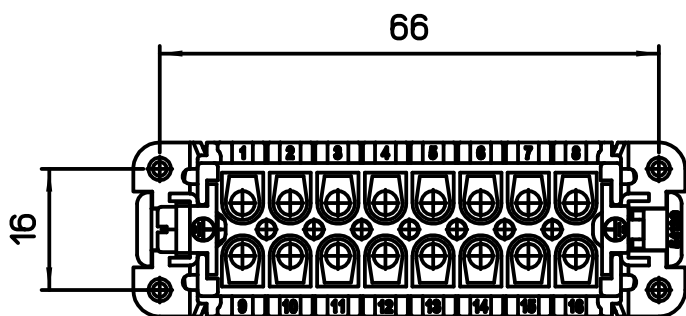

Diritti riservati All rights reserved

dimensions in mm	JDAM 16	Scale	
Date 14/10/14	Male insert, screw, 16P, 16A 250V - JEI	1:1	
Sign. M.Pezzimenti			