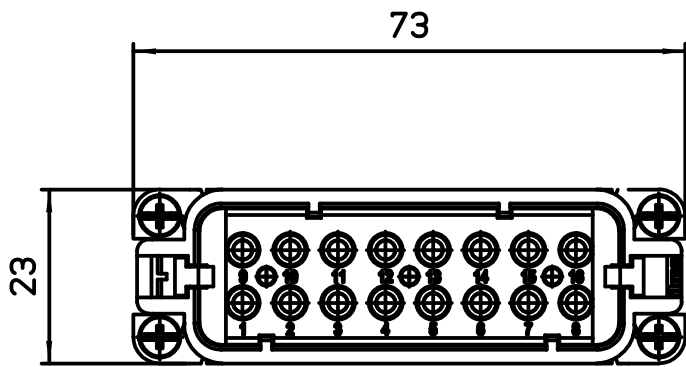

Diritti riservati All rights reserved

dimensions in mm	JDAM 16	Scale	
Date 14/10/14	Male insert, screw, 16P, 16A 250V - JEI	1:1	
Sign. M.Pezzimenti			