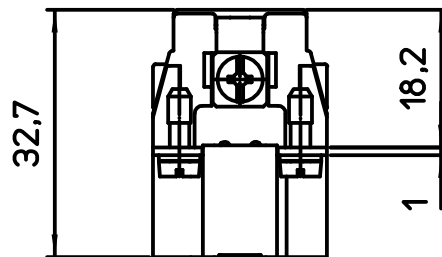

Diritti riservati All rights reserved

dimensions in mm	JDAM 16	Scale	
Date 14/10/14	Male insert, screw, 16P, 16A 250V - JEI	1:1	
Sign. M.Pezzimenti			