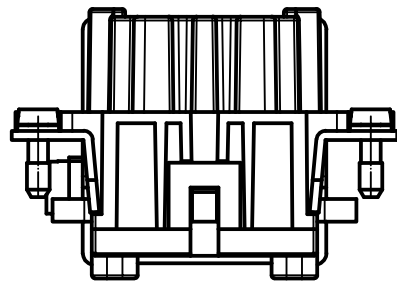

Diritti riservati All rights reserved

dimensions in mm	JDSF 09	Scale	
Date 24/02/12	female insert, spring, 09P 10A 400V	1:1	
Sign. T.Tedeschi			