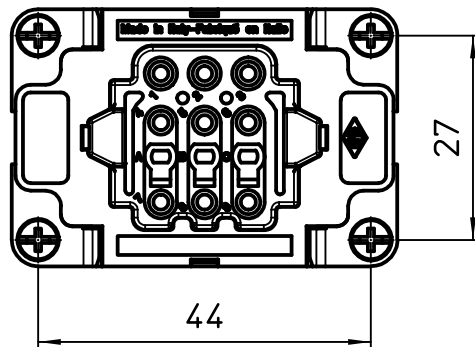

Diritti riservati All rights reserved

dimensions in mm	JDSF 09	Scale	
Date 24/02/12	female insert, spring, 09P 10A 400V	1:1	
Sign. T.Tedeschi			