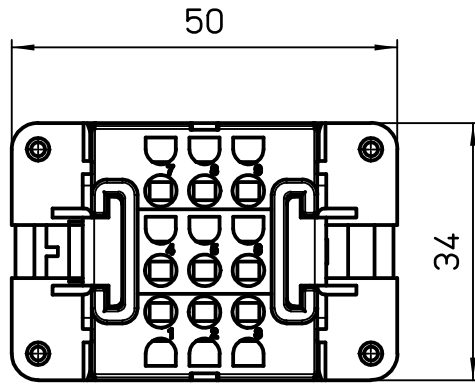

Diritti riservati All rights reserved

dimensions in mm	JDSF 09	Scale	
Date 24/02/12	female insert, spring, 09P 10A 400V	1:1	
Sign. T.Tedeschi			