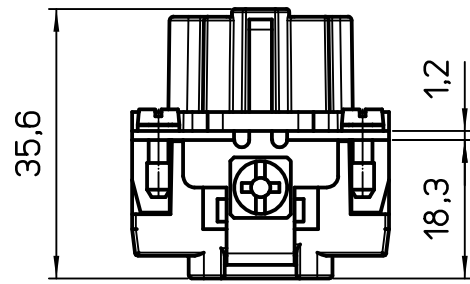

Diritti riservati All rights reserved

dimensions in mm	JDSF 09	Scale	
Date 24/02/12	female insert, spring, 09P 10A 400V	1:1	
Sign. T.Tedeschi			