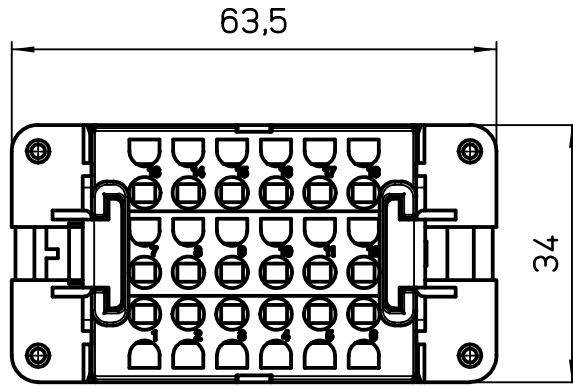

Diritti riservati All rights reserved

dimensions in mm	JDSF 18	Scale	
Date 24/02/12	female insert, spring, 18P 10A 400V	1:1	
Sign. T.Tedeschi			