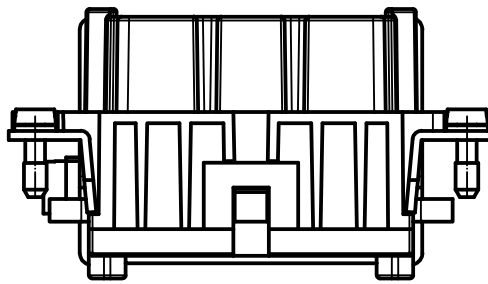

Diritti riservati All rights reserved

dimensions in mm	JDSF 18	Scale	
Date 24/02/12	female insert, spring, 18P 10A 400V	1:1	
Sign. T.Tedeschi			