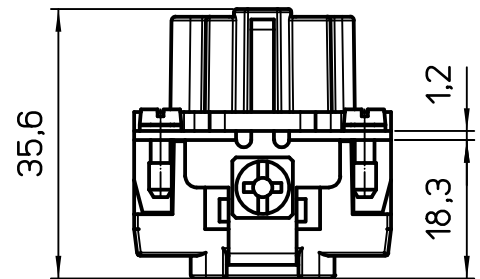

Diritti riservati All rights reserved

dimensions in mm	JDSF 18	Scale	
Date 24/02/12	female insert, spring, 18P 10A 400V	1:1	
Sign. T.Tedeschi			