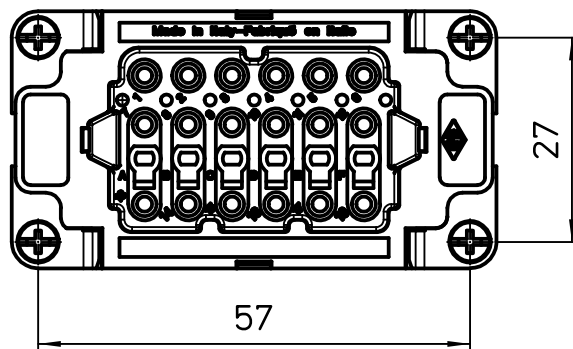

Diritti riservati All rights reserved

dimensions in mm	JDSF 18	Scale	
Date 24/02/12	female insert, spring, 18P 10A 400V	1:1	
Sign. T.Tedeschi			