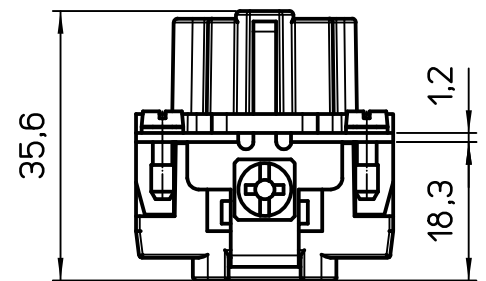

Diritti riservati All rights reserved

dimensions in mm	JDSF 27 N	Scale	
Date 24/02/12	female insert, spring, 27P 10A 400V	1:1	
Sign. T.Tedeschi			