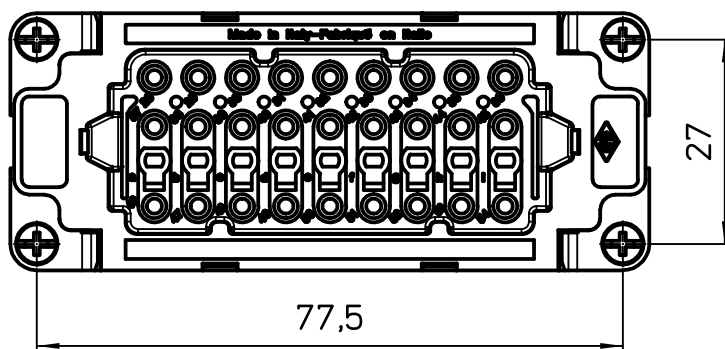

Diritti riservati All rights reserved

dimensions in mm	JDSF 27 N	Scale	
Date 24/02/12	female insert, spring, 27P 10A 400V	1:1	
Sign. T.Tedeschi			