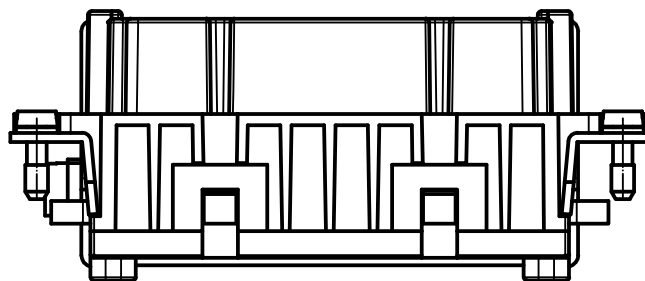

Diritti riservati All rights reserved

dimensions in mm	JDSF 27 N	Scale	
Date 24/02/12	female insert, spring, 27P 10A 400V	1:1	
Sign. T.Tedeschi			