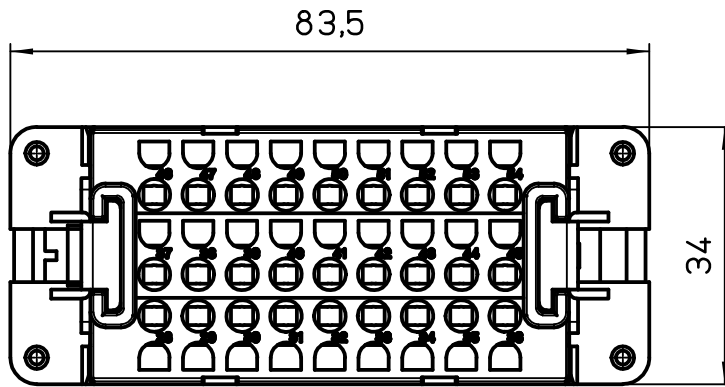

Diritti riservati All rights reserved

dimensions in mm	JDSF 27 N	Scale	
Date 24/02/12	female insert, spring, 27P 10A 400V	1:1	
Sign. T.Tedeschi			