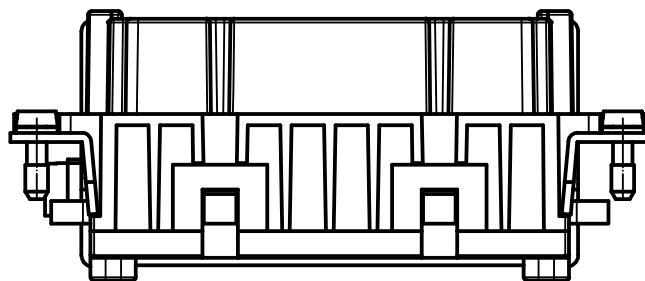

Diritti riservati All rights reserved

dimensions in mm	JDSF 27	Scale	
Date 24/02/12	female insert, spring, 27P 10A 400V	1:1	
Sign. T.Tedeschi			