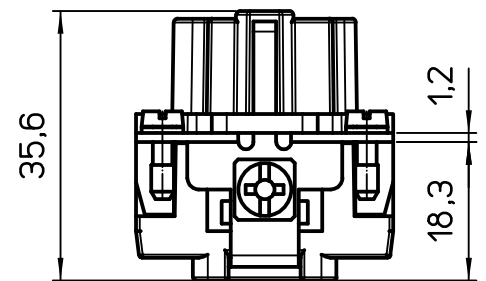

Diritti riservati All rights reserved

dimensions in mm	JDSF 27	Scale	
Date 24/02/12	female insert, spring, 27P 10A 400V	1:1	
Sign. T.Tedeschi			