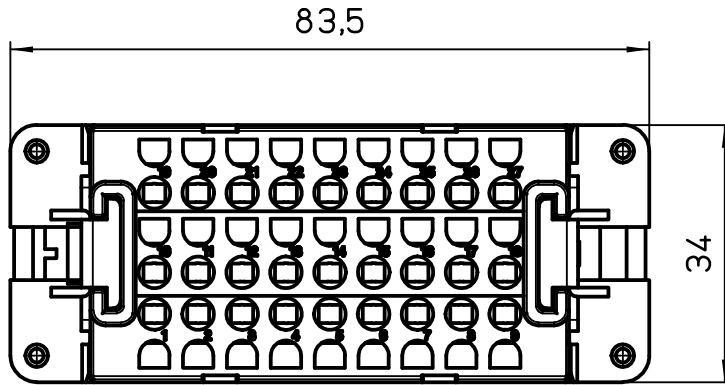

Diritti riservati All rights reserved

dimensions in mm	JDSF 27	Scale	
Date 24/02/12	female insert, spring, 27P 10A 400V	1:1	
Sign. T.Tedeschi			