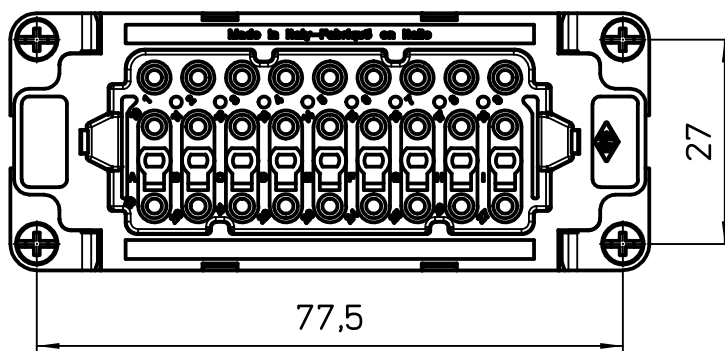

Diritti riservati All rights reserved

dimensions in mm	JDSF 27	Scale	
Date 24/02/12	female insert, spring, 27P 10A 400V	1:1	
Sign. T.Tedeschi			