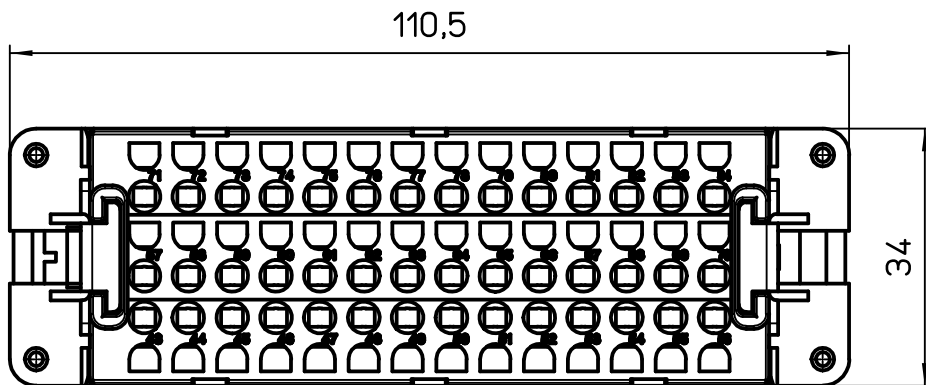

Diritti riservati All rights reserved

dimensions in mm	JDSF 42 N	Scale	
Date 24/02/12	female insert, spring, 42P 10A 400V	1:1	
Sign. T.Tedeschi			