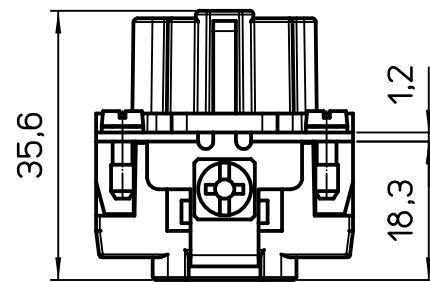

Diritti riservati All rights reserved

dimensions in mm	JDSF 42 N	Scale	
Date 24/02/12	female insert, spring, 42P 10A 400V	1:1	
Sign. T.Tedeschi			