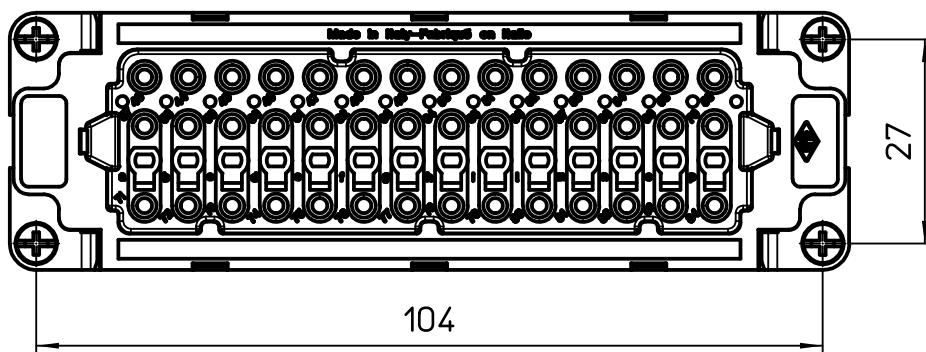

Diritti riservati All rights reserved

dimensions in mm	JDSF 42 N	Scale	
Date 24/02/12	female insert, spring, 42P 10A 400V	1:1	
Sign. T.Tedeschi			