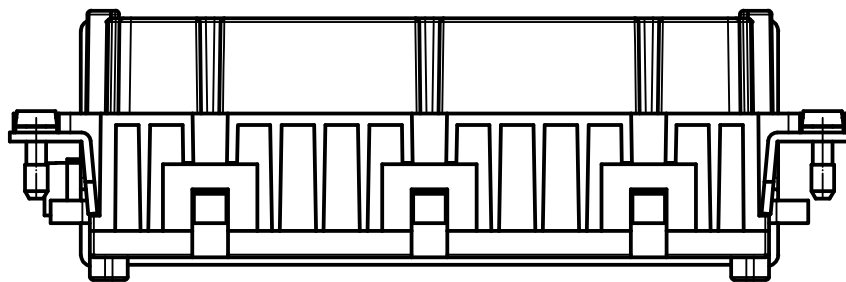

Diritti riservati All rights reserved

dimensions in mm	JDSF 42 N	Scale	
Date 24/02/12	female insert, spring, 42P 10A 400V	1:1	
Sign. T.Tedeschi			