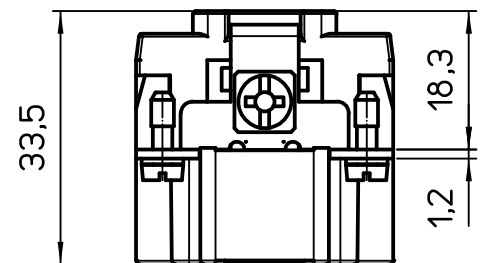

Diritti riservati All rights reserved

dimensions in mm	JDSM 27 N	Scale	
Date 24/02/12	male insert, spring, 27P 10A 400V	1:1	
Sign. T.Tedeschi			