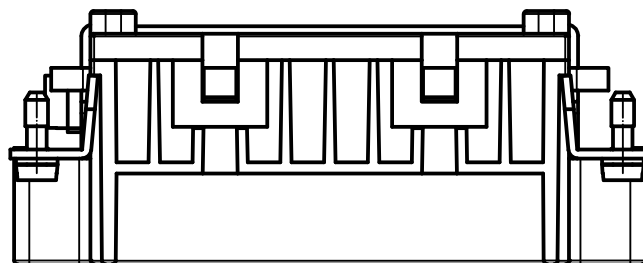

Diritti riservati All rights reserved

dimensions in mm	JDSM 27 N	Scale	
Date 24/02/12	male insert, spring, 27P 10A 400V	1:1	
Sign. T.Tedeschi			