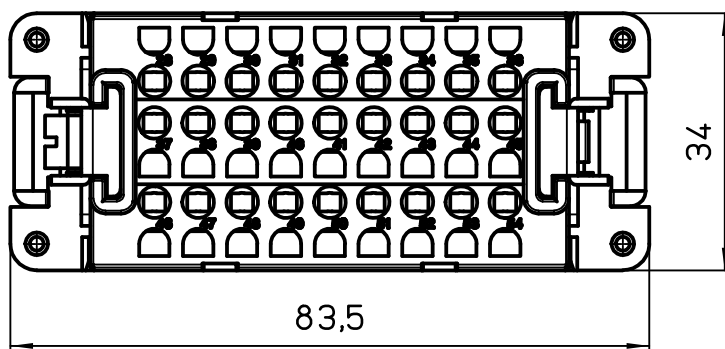

Diritti riservati All rights reserved

dimensions in mm	JDSM 27 N	Scale	
Date 24/02/12	male insert, spring, 27P 10A 400V	1:1	
Sign. T.Tedeschi			