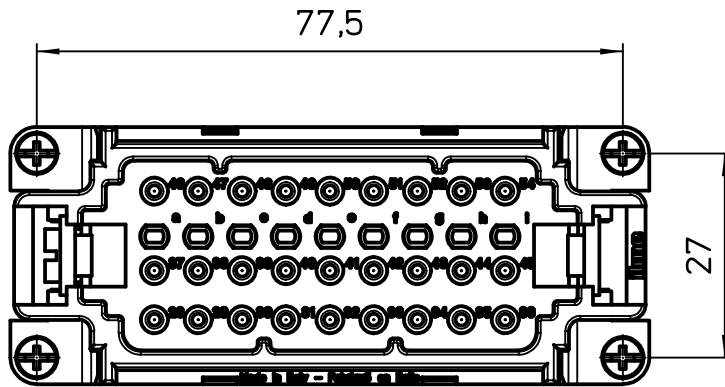

Diritti riservati All rights reserved

dimensions in mm	JDSM 27 N	Scale	
Date 24/02/12	male insert, spring, 27P 10A 400V	1:1	
Sign. T.Tedeschi			