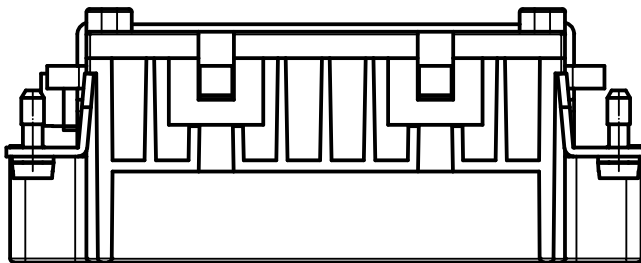

Diritti riservati All rights reserved

dimensions in mm	JDSM 27	Scale	
Date 24/02/12	male insert, spring, 27P 10A 400V	1:1	
Sign. T.Tedeschi			