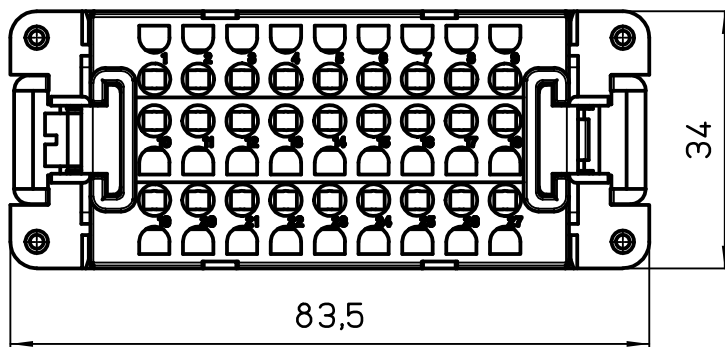

Diritti riservati All rights reserved

dimensions in mm	JDSM 27	Scale	
Date 24/02/12	male insert, spring, 27P 10A 400V	1:1	
Sign. T.Tedeschi			