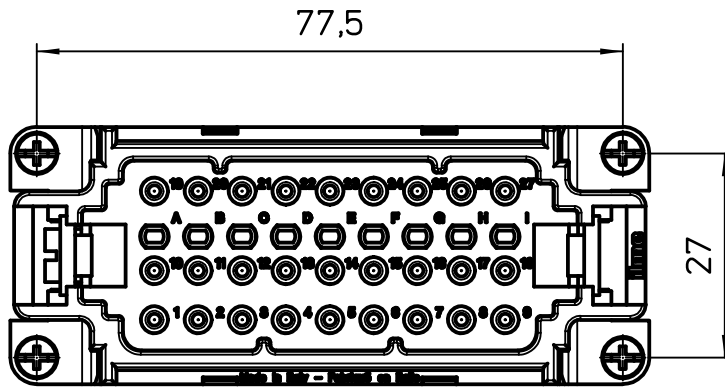

Diritti riservati All rights reserved

dimensions in mm	JDSM 27	Scale	
Date 24/02/12	male insert, spring, 27P 10A 400V	1:1	
Sign. T.Tedeschi			