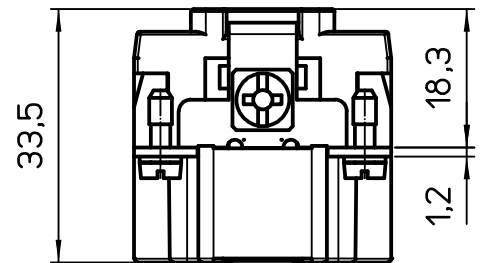

Diritti riservati All rights reserved

dimensions in mm	JDSM 27	Scale	
Date 24/02/12	male insert, spring, 27P 10A 400V	1:1	
Sign. T.Tedeschi			