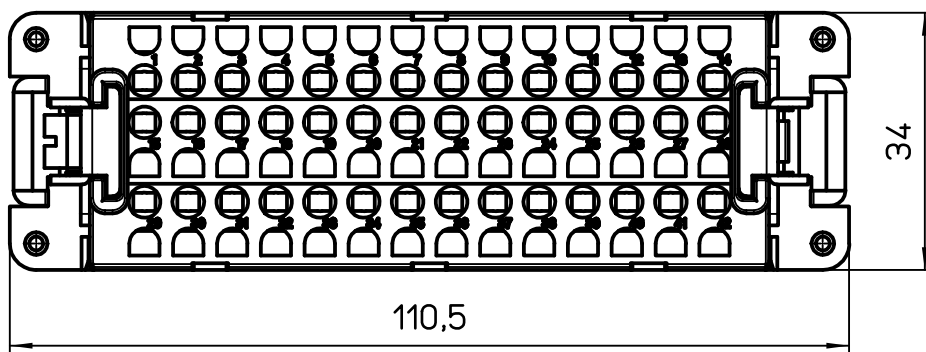

Diritti riservati All rights reserved

dimensions in mm	JDSM 42	Scale	
Date 24/02/12	male insert, spring, 42P 10A 400V	1:1	
Sign. T.Tedeschi			