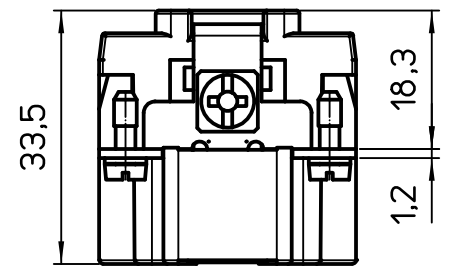

Diritti riservati All rights reserved

dimensions in mm	JDSM 42	Scale	
Date 24/02/12	male insert, spring, 42P 10A 400V	1:1	
Sign. T.Tedeschi			