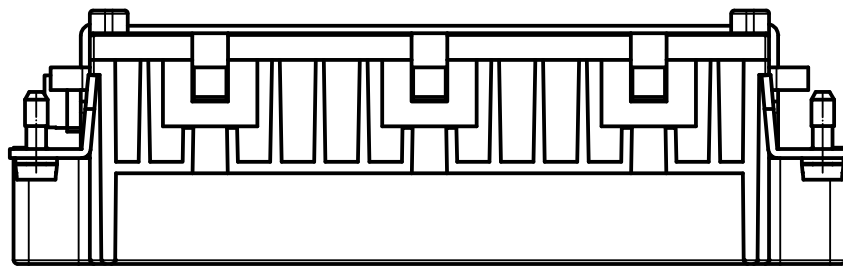

Diritti riservati All rights reserved

dimensions in mm	JDSM 42	Scale	
Date 24/02/12	male insert, spring, 42P 10A 400V	1:1	
Sign. T.Tedeschi			