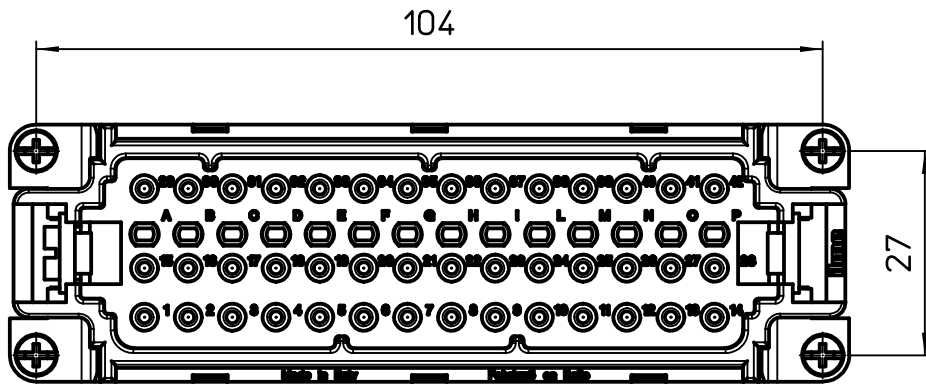

Diritti riservati All rights reserved

dimensions in mm	JDSM 42	Scale	
Date 24/02/12	male insert, spring, 42P 10A 400V	1:1	
Sign. T.Tedeschi			