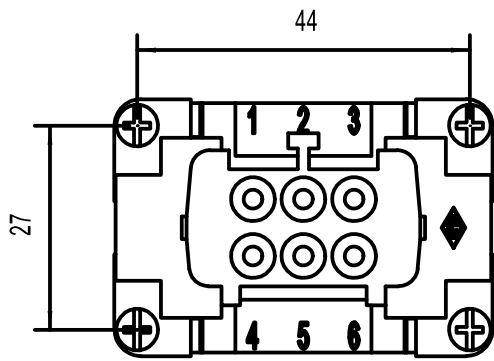

Diritti riservati All rights reserved

dimensions in mm	JNEF 06	Scale	
Date 15/10/12	female insert, screw, 6P 16A 500V - jei -	1:1	
Sign. T.Tedeschi			