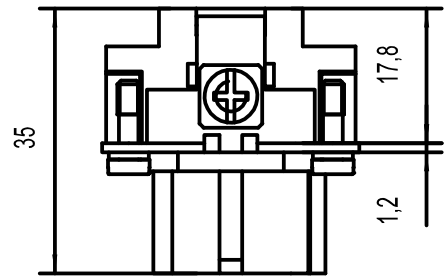

Diritti riservati All rights reserved

dimensions in mm	JNEF 06	Scale	
Date 15/10/12	female insert, screw, 6P 16A 500V - jei -	1:1	
Sign. T.Tedeschi			