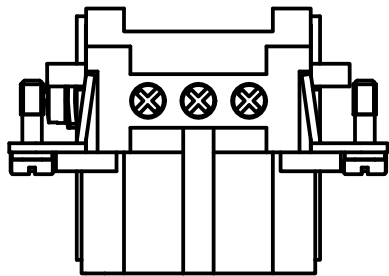

Diritti riservati All rights reserved

dimensions in mm	JNEF 06	Scale	
Date 15/10/12	female insert, screw, 6P 16A 500V - jei -	1:1	
Sign. T.Tedeschi			