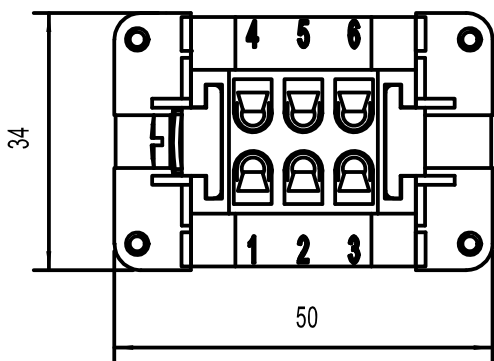

Diritti riservati All rights reserved

dimensions in mm	JNEF 06	Scale	
Date 15/10/12	female insert, screw, 6P 16A 500V - jei -	1:1	
Sign. T.Tedeschi			