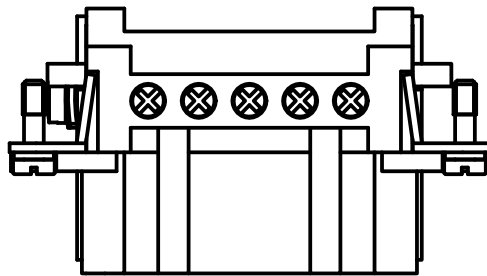

Diritti riservati All rights reserved

dimensions in mm	JNEF 10	Scale	
Date 15/10/12	female insert, screw, 10P 16A 500V - jei -	1:1	
Sign. T.Tedeschi			