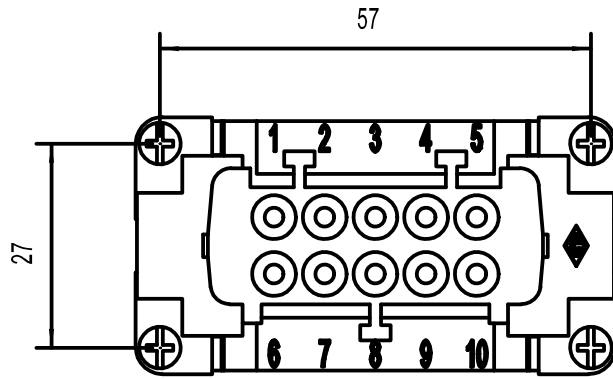

Diritti riservati All rights reserved

dimensions in mm	JNEF 10	Scale	
Date 15/10/12	female insert, screw, 10P 16A 500V - jei -	1:1	
Sign. T.Tedeschi			