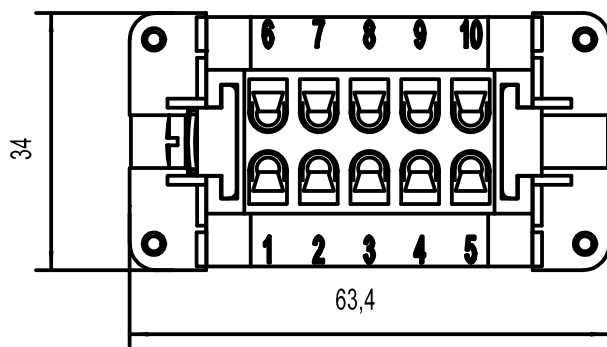

Diritti riservati All rights reserved

dimensions in mm	JNEF 10	Scale	
Date 15/10/12	female insert, screw, 10P 16A 500V - jei -	1:1	
Sign. T.Tedeschi			