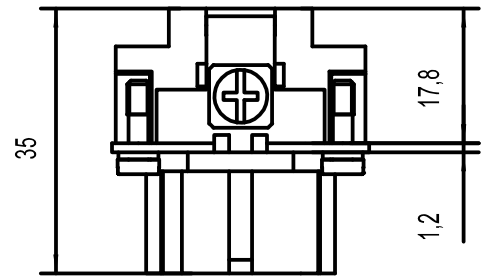

Diritti riservati All rights reserved

dimensions in mm	JNEF 10	Scale	
Date 15/10/12	female insert, screw, 10P 16A 500V - jei -	1:1	
Sign. T.Tedeschi			