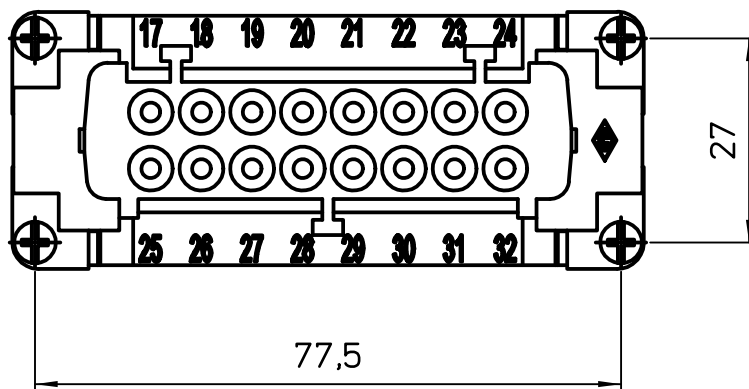

Diritti riservati All rights reserved

dimensions in mm	JNEF 16 N	Scale	
Date 26/03/14	female insert, screw, 16P 16A 500V - jei -	1:1	
Sign. T.Tedeschi			