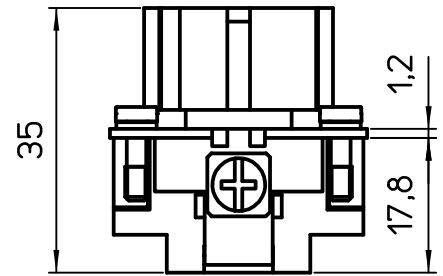

Diritti riservati All rights reserved

dimensions in mm	JNEF 16 N	Scale	
Date 26/03/14	female insert, screw, 16P 16A 500V - jei -	1:1	
Sign. T.Tedeschi			