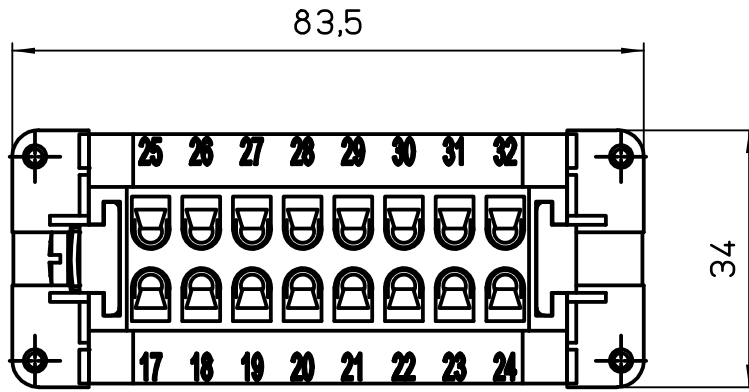

Diritti riservati All rights reserved

dimensions in mm	JNEF 16 N	Scale	
Date 26/03/14	female insert, screw, 16P 16A 500V - jei -	1:1	
Sign. T.Tedeschi			