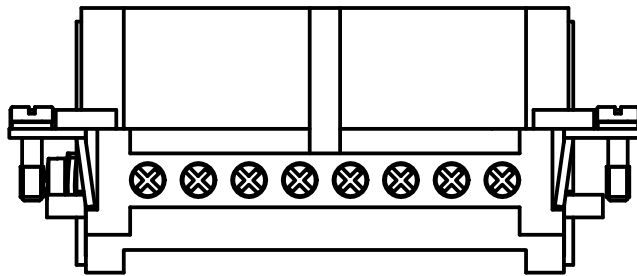

Diritti riservati All rights reserved

dimensions in mm	JNEF 16 N	Scale	
Date 26/03/14	female insert, screw, 16P 16A 500V - jei -	1:1	
Sign. T.Tedeschi			