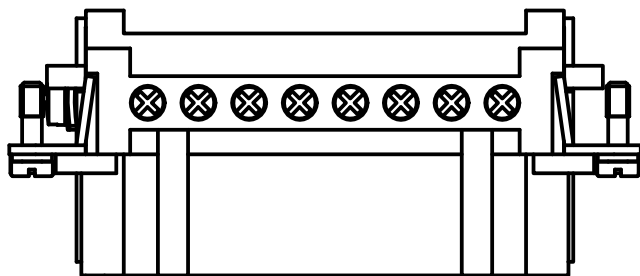

Diritti riservati All rights reserved

dimensions in mm	JNEF 16	Scale	
Date 15/10/12	female insert, screw, 16P 16A 500V - jei -	1:1	
Sign. T.Tedeschi			