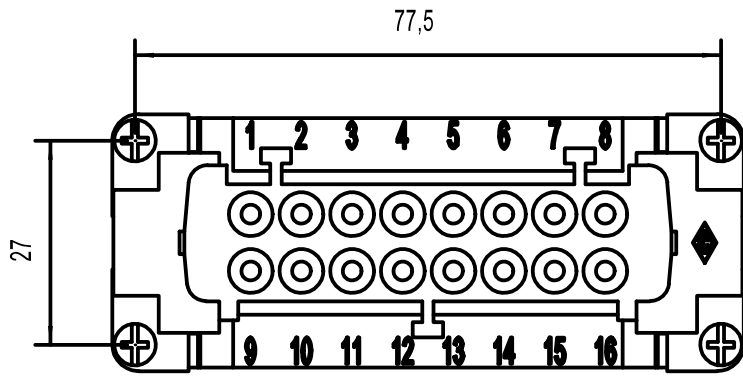

Diritti riservati All rights reserved

dimensions in mm	JNEF 16	Scale	
Date 15/10/12	female insert, screw, 16P 16A 500V - jei -	1:1	
Sign. T.Tedeschi			