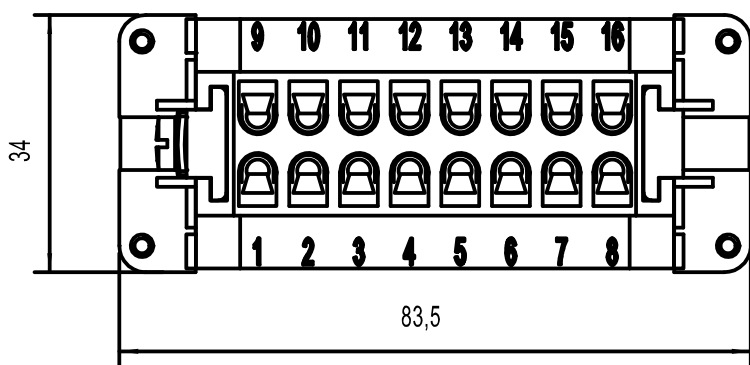

Diritti riservati All rights reserved

dimensions in mm	JNEF 16	Scale	
Date 15/10/12	female insert, screw, 16P 16A 500V - jei -	1:1	
Sign. T.Tedeschi			