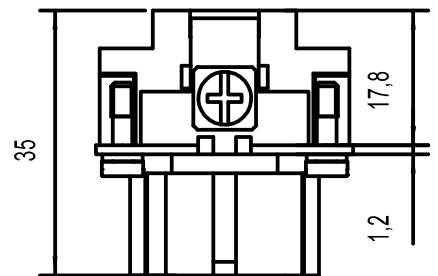

Diritti riservati All rights reserved

dimensions in mm	JNEF 16	Scale	
Date 15/10/12	female insert, screw, 16P 16A 500V - jei -	1:1	
Sign. T.Tedeschi			