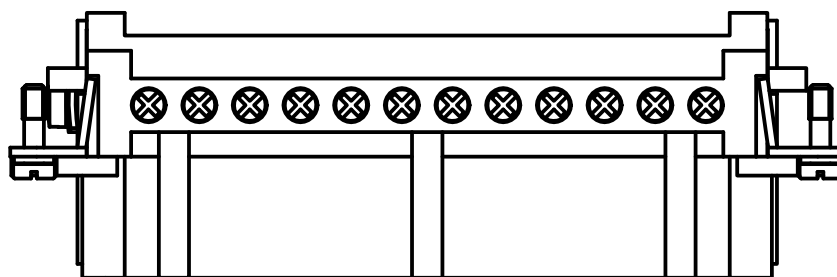

Diritti riservati All rights reserved

dimensions in mm	JNEF 24	Scale	
Date 15/10/12	female insert, screw, 24P 16A 500V - jei -	1:1	
Sign. T.Tedeschi			