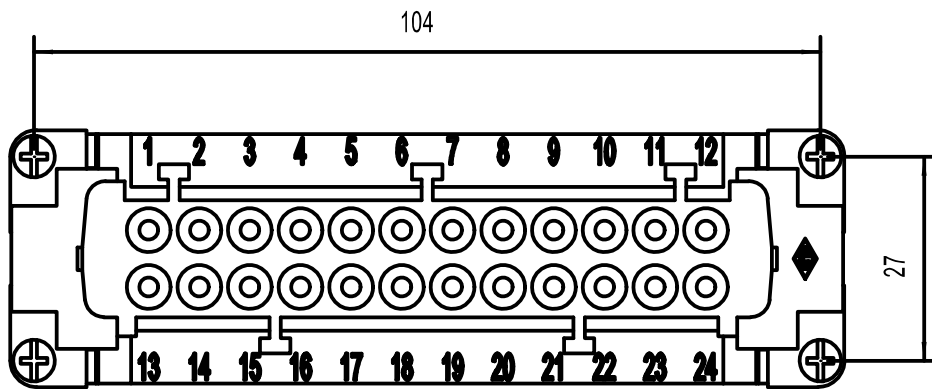

Diritti riservati All rights reserved

dimensions in mm	JNEF 24	Scale	
Date 15/10/12	female insert, screw, 24P 16A 500V - jei -	1:1	
Sign. T.Tedeschi			