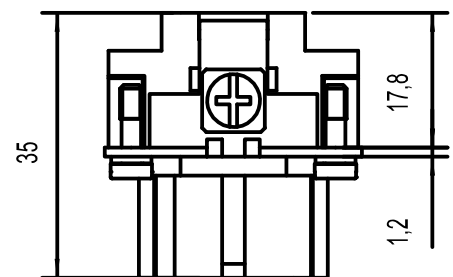

Diritti riservati All rights reserved

dimensions in mm	JNEF 24	Scale	
Date 15/10/12	female insert, screw, 24P 16A 500V - jei -	1:1	
Sign. T.Tedeschi			