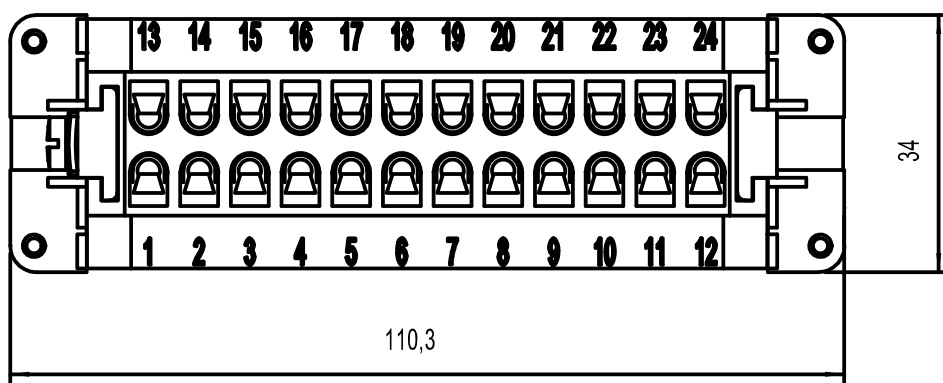

Diritti riservati All rights reserved

dimensions in mm	JNEF 24	Scale	
Date 15/10/12	female insert, screw, 24P 16A 500V - jei -	1:1	
Sign. T.Tedeschi			