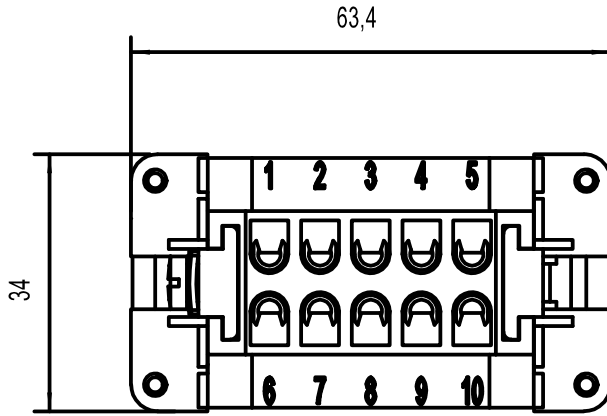

Diritti riservati All rights reserved

dimensions in mm		JCNEM 10 male insert, screw, 10P 16A 500V - jei -	Scale 1:1	
Date	15/10/12			
Sign.	T.Tedeschi			