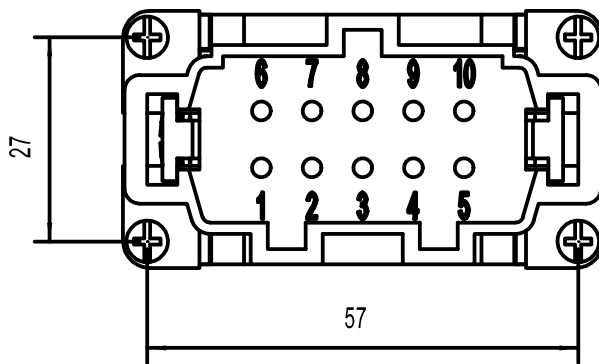

Diritti riservati All rights reserved

dimensions in mm		JCNEM 10 male insert, screw, 10P 16A 500V - jei -	Scale 1:1	
Date	15/10/12			
Sign.	T.Tedeschi			