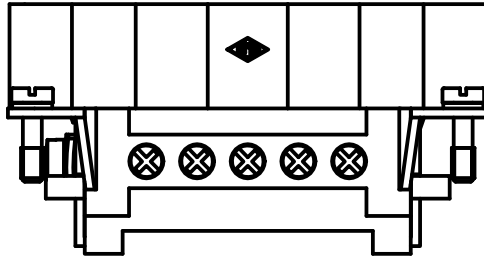

Diritti riservati All rights reserved

dimensions in mm		JCNEM 10 male insert, screw, 10P 16A 500V - jei -	Scale 1:1	
Date	15/10/12			
Sign.	T.Tedeschi			