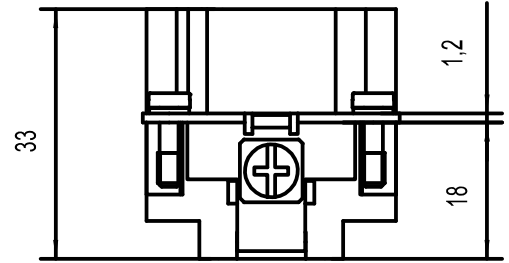

Diritti riservati All rights reserved

dimensions in mm		JCNEM 10 male insert, screw, 10P 16A 500V - jei -	Scale 1:1	
Date	15/10/12			
Sign.	T.Tedeschi			