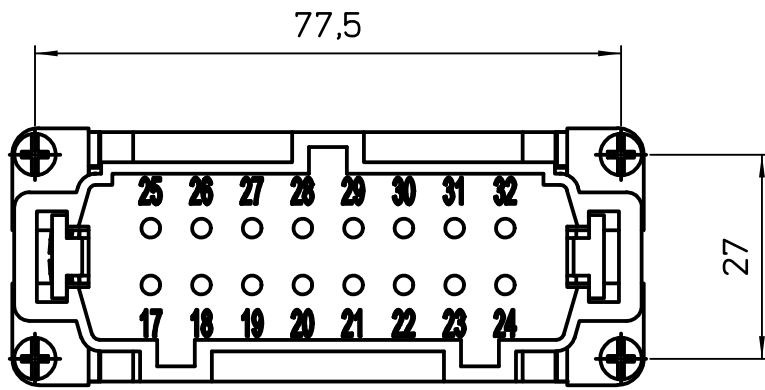

Diritti riservati All rights reserved

dimensions in mm	JNEM 16 N	Scale	
Date 26/03/14	male insert, screw, 16P 16A 500V - jei -	1:1	
Sign. T.Tedeschi			