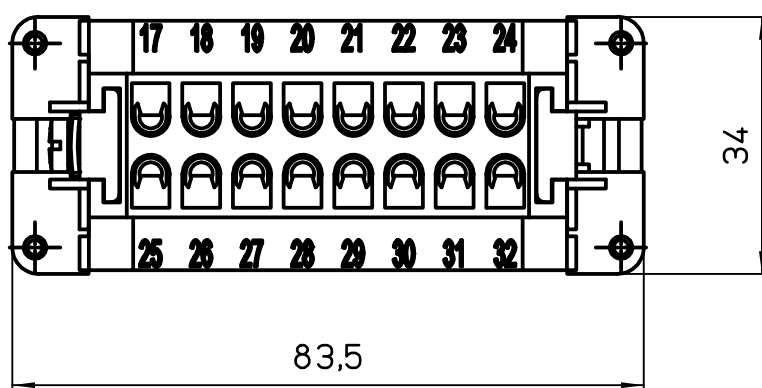

Diritti riservati All rights reserved

dimensions in mm	JNEM 16 N	Scale	
Date 26/03/14	male insert, screw, 16P 16A 500V - jei -	1:1	
Sign. T.Tedeschi			