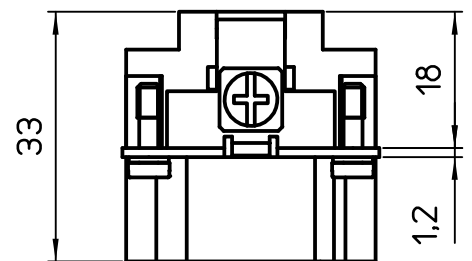

Diritti riservati All rights reserved

dimensions in mm	JNEM 16 N	Scale	
Date 26/03/14	male insert, screw, 16P 16A 500V - jei -	1:1	
Sign. T.Tedeschi			