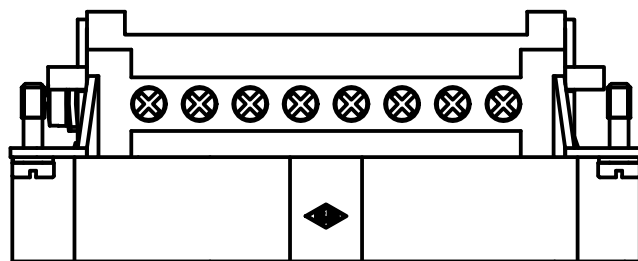

Diritti riservati All rights reserved

dimensions in mm	JNEM 16 N	Scale	
Date 26/03/14	male insert, screw, 16P 16A 500V - jei -	1:1	
Sign. T.Tedeschi			