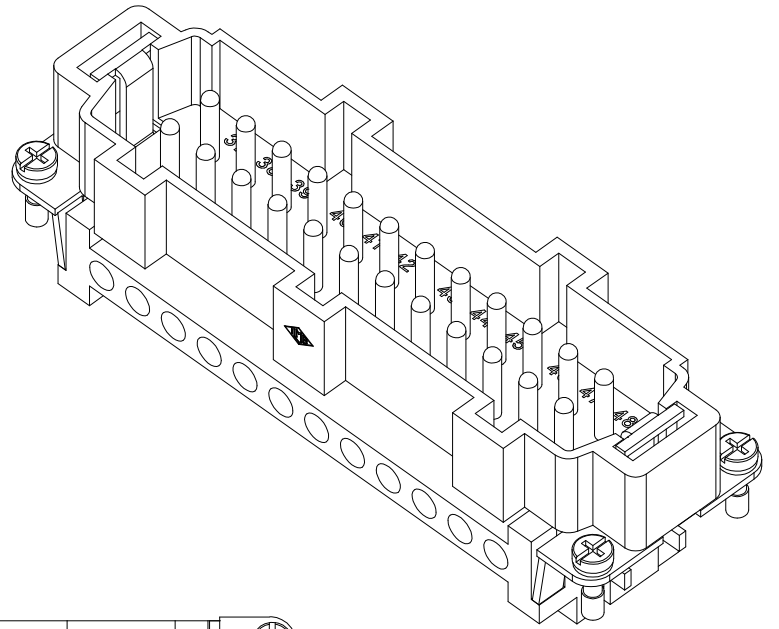

Diritti riservati All rights reserved

Diritti riservati All rights reserved

dimensions in mm		<b>JNEM 24 N</b> Male insert, screw, 24P 16A 500V - JEI	Scale 1:1	
Date	30/03/17			
Sign.	C. Mainini			