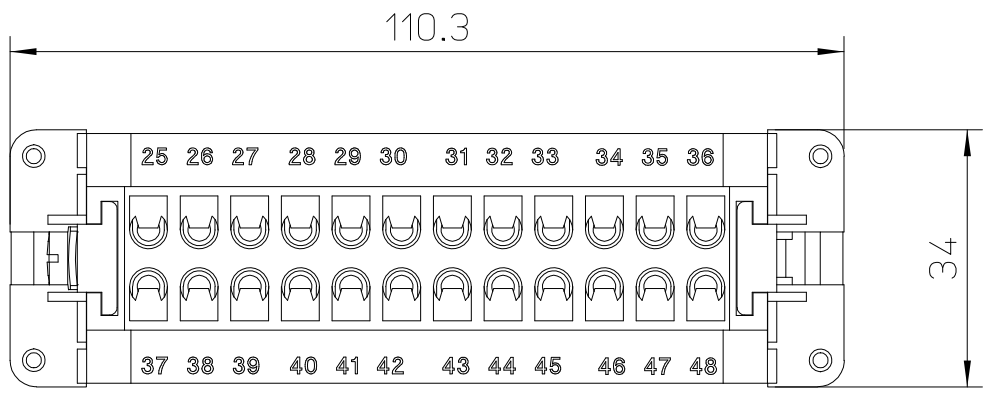

Diritti riservati All rights reserved

Diritti riservati All rights reserved

dimensions in mm		<b>JNEM 24 N</b> Male insert, screw, 24P 16A 500V - JEI	Scale 1:1	
Date	30/03/17			
Sign.	C. Mainini			