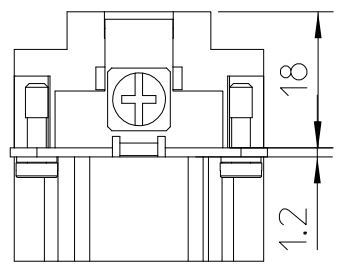

Diritti riservati All rights reserved

Diritti riservati All rights reserved

dimensions in mm		<b>JNEM 24 N</b> Male insert, screw, 24P 16A 500V - JEI	Scale 1:1	
Date	30/03/17			
Sign.	C. Mainini			