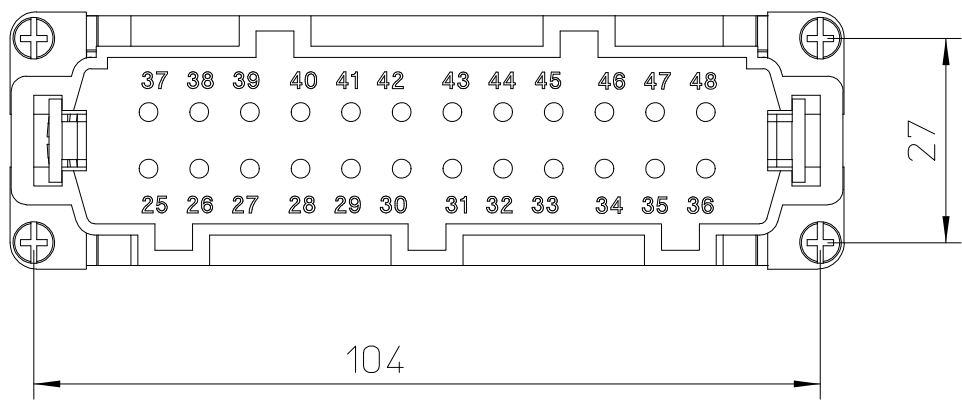

Diritti riservati All rights reserved

Diritti riservati All rights reserved

dimensions in mm		<b>JNEM 24 N</b> Male insert, screw, 24P 16A 500V - JEI	Scale 1:1	
Date	30/03/17			
Sign.	C. Mainini			