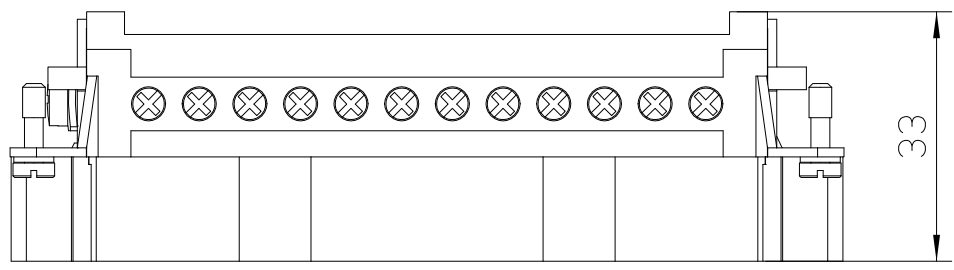

Diritti riservati All rights reserved

Diritti riservati All rights reserved

dimensions in mm		<b>JNEM 24 N</b> Male insert, screw, 24P 16A 500V - JEI	Scale 1:1	
Date	30/03/17			
Sign.	C. Mainini			