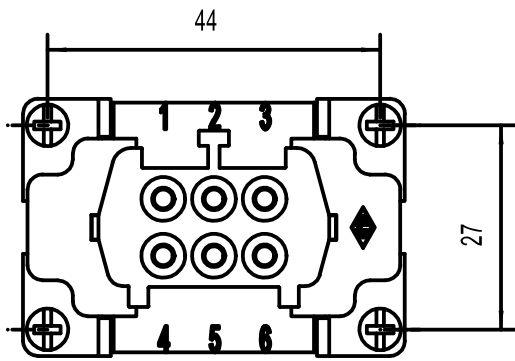

Dritti riservati All rights reserved

Date	29.11.2006	JSEF 06	Scale	1:1	
Sign.		female insert, spring, 06P 16A 500V			