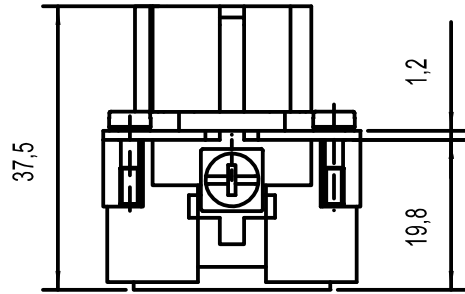

Dritti riservati All rights reserved

Date	29.11.2006	JSEF 06	Scale	1:1	
Sign.		female insert, spring, 06P 16A 500V			