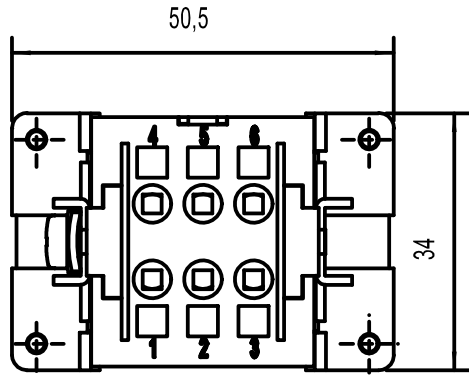

Dritti riservati All rights reserved

Date	29.11.2006	JSEF 06	Scale	1:1	
Sign.		female insert, spring, 06P 16A 500V			