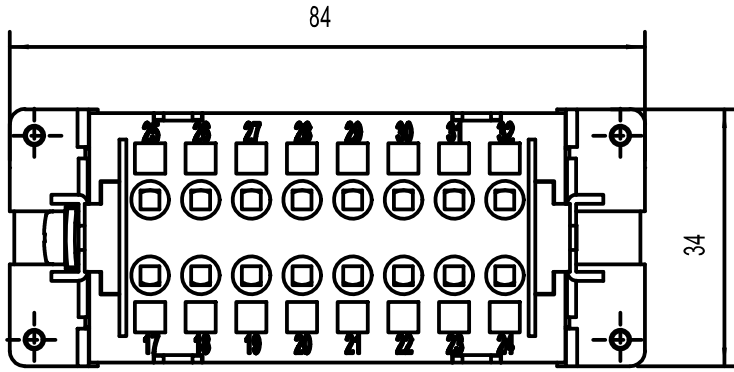

Diritti riservati All rights reserved

Date	29.11.2006	JSEF 16 N	Scale	
Sign.		female insert, spring, 16P 16A 500V	1:1	