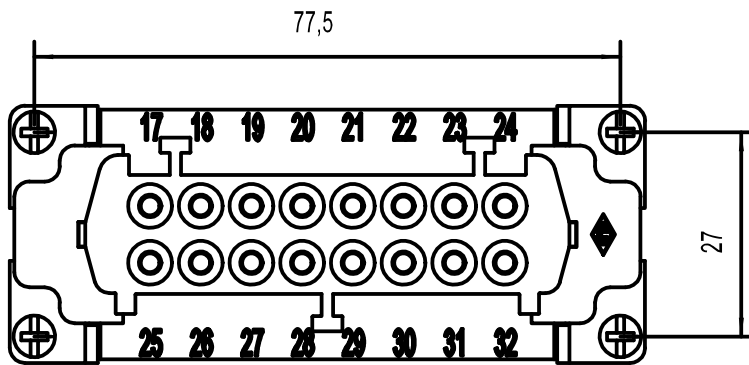

Diritti riservati All rights reserved

Date	29.11.2006	JSEF 16 N	Scale	
Sign.		female insert, spring, 16P 16A 500V	1:1	