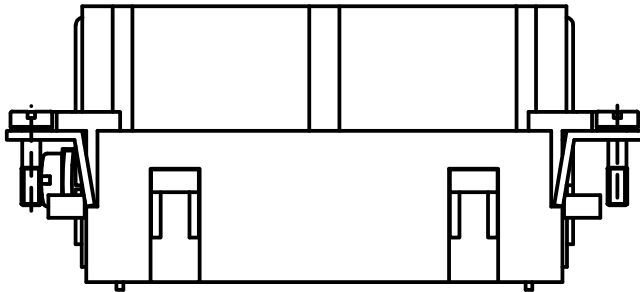

Diritti riservati All rights reserved

Date	29.11.2006	JSEF 16 N	Scale	
Sign.		female insert, spring, 16P 16A 500V	1:1	