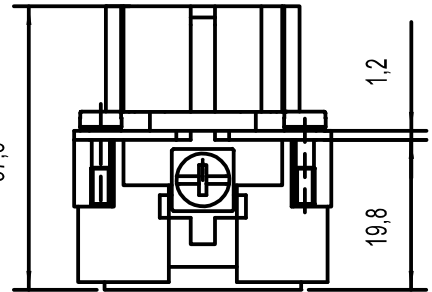

Diritti riservati All rights reserved

Date	29.11.2006	JSEF 16 N	Scale	
Sign.		female insert, spring, 16P 16A 500V	1:1	