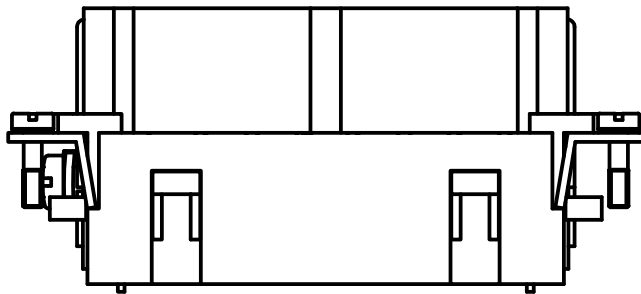

Dritti riservati All rights reserved

Date	29.11.2006	JSEF 16	Scale	
Sign.		female insert, spring, 16P 16A 500V	1:1	