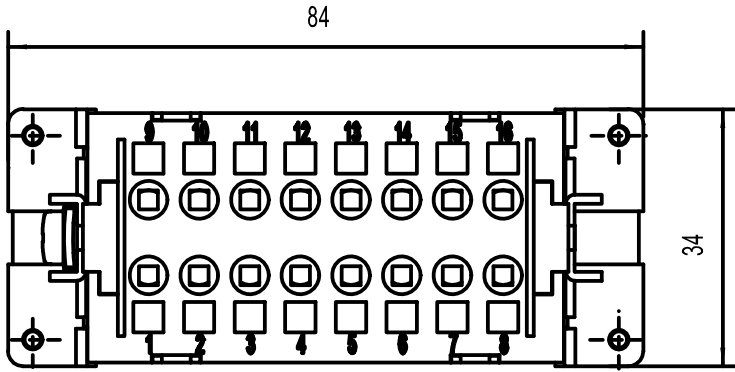

Dritti riservati All rights reserved

Date	29.11.2006	JSEF 16	Scale	
Sign.		female insert, spring, 16P 16A 500V	1:1	