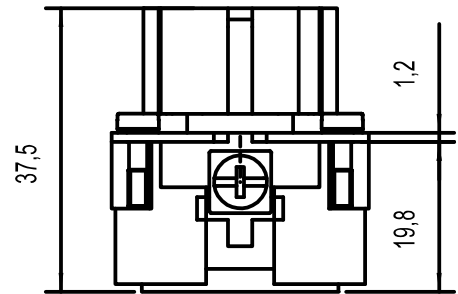

Dritti riservati All rights reserved

Date	29.11.2006	JSEF 16	Scale	
Sign.		female insert, spring, 16P 16A 500V	1:1	