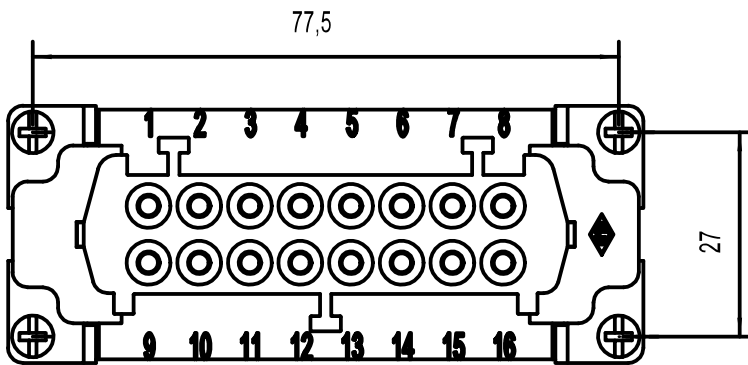

Dritti riservati All rights reserved

Date	29.11.2006	JSEF 16	Scale	
Sign.		female insert, spring, 16P 16A 500V	1:1	