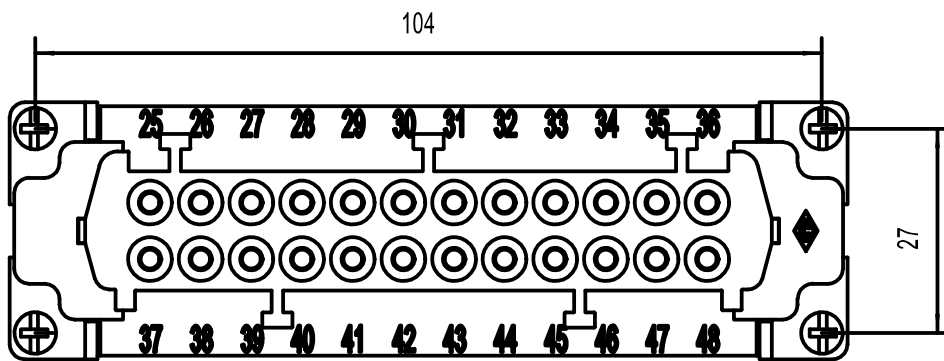

Dritti riservati All rights reserved

Date	29.11.2006	JSEF 24 N	Scale	
Sign.		female insert, spring, 24P 16A 500V	1:1	