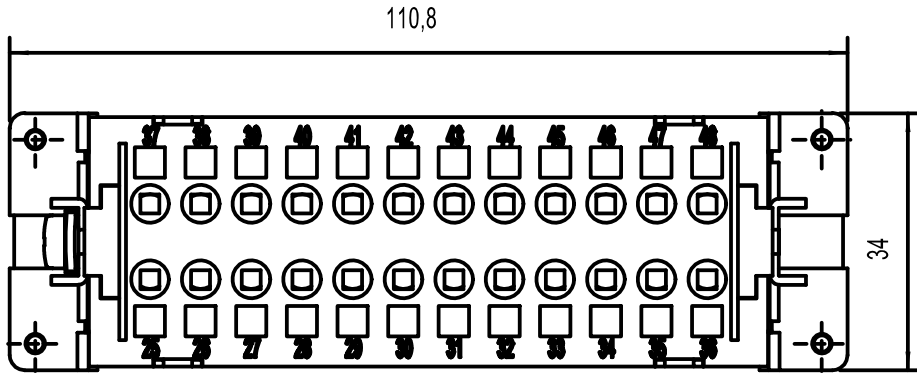

Dritti riservati All rights reserved

Date	29.11.2006	JSEF 24 N	Scale	
Sign.		female insert, spring, 24P 16A 500V	1:1	