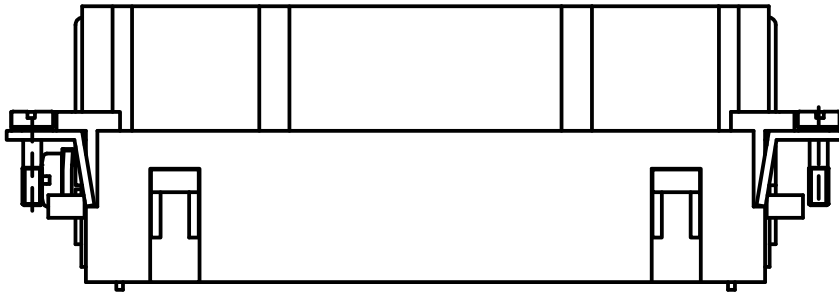

Dritti riservati All rights reserved

Date	29.11.2006	JSEF 24 N	Scale	
Sign.		female insert, spring, 24P 16A 500V	1:1	