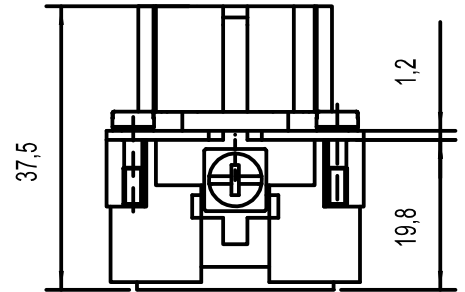

Dritti riservati All rights reserved

Date	29.11.2006	JSEF 24 N	Scale	
Sign.		female insert, spring, 24P 16A 500V	1:1	