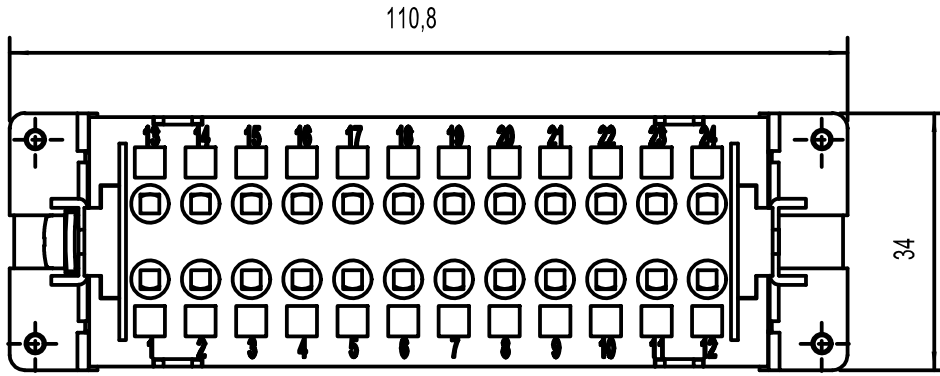

Dritti riservati All rights reserved

Date	29.11.2006	JSEF 24	Scale	1:1	
Sign.		female insert, spring, 24P 16A 500V			