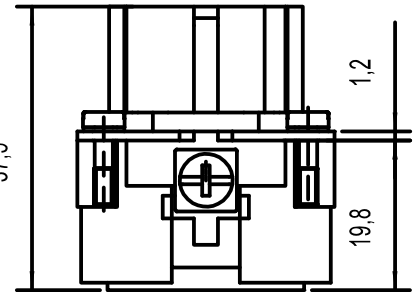

Dritti riservati All rights reserved

Date	29.11.2006	JSEF 24	Scale	1:1	
Sign.		female insert, spring, 24P 16A 500V			