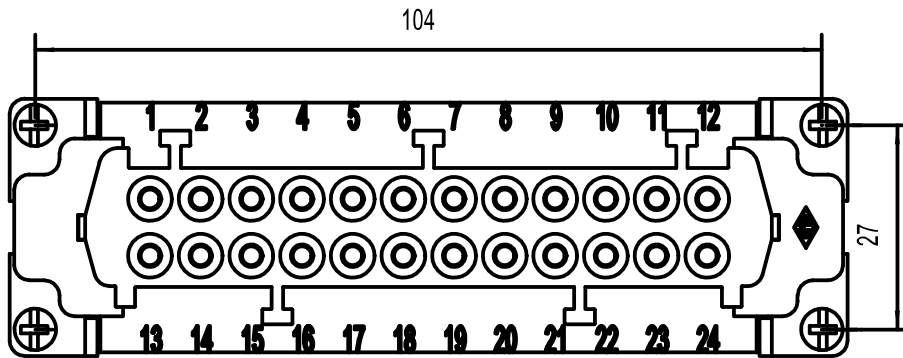

Dritti riservati All rights reserved

Date	29.11.2006	JSEF 24	Scale	1:1	
Sign.		female insert, spring, 24P 16A 500V			