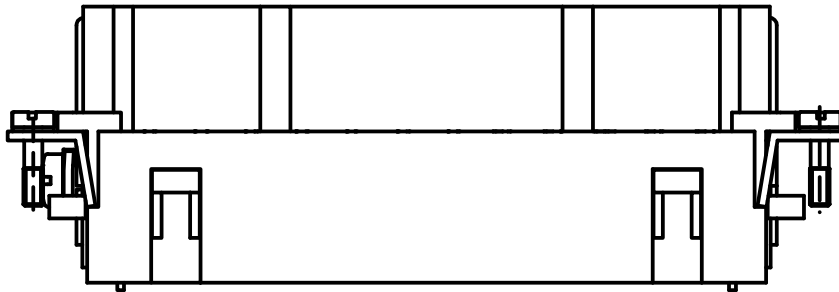

Dritti riservati All rights reserved

Date	29.11.2006	JSEF 24	Scale	1:1	
Sign.		female insert, spring, 24P 16A 500V			