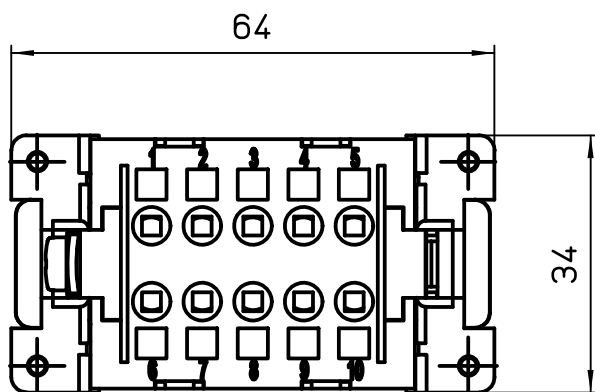

Diritti riservati All rights reserved

Date	29/11/06	JSEM 10 male insert, spring, 10P 16A 500V	Scale 1:1	
Sign.				