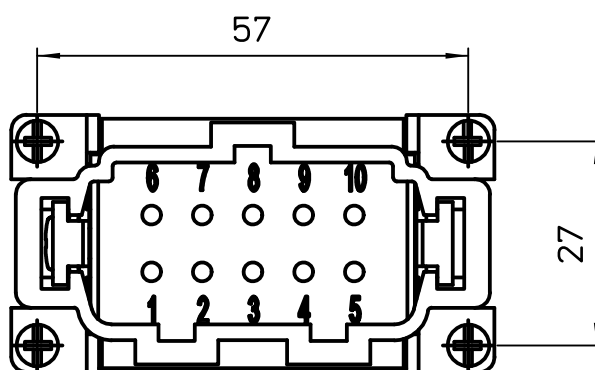

Diritti riservati All rights reserved

Date	29/11/06	JSEM 10 male insert, spring, 10P 16A 500V	Scale 1:1	
Sign.				