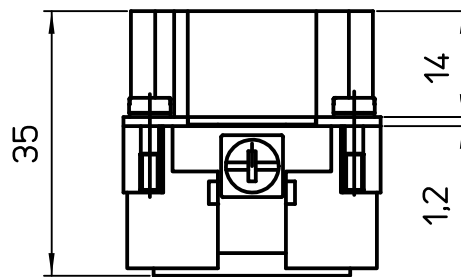

Diritti riservati All rights reserved

Date	29/11/06	JSEM 10 male insert, spring, 10P 16A 500V	Scale 1:1	
Sign.				