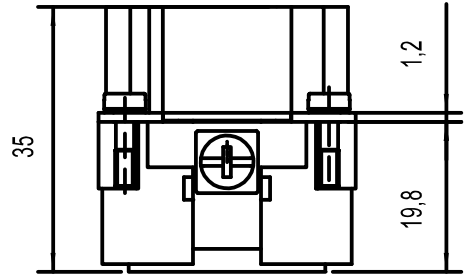

Diritti riservati All rights reserved

Date	29.11.2006	JSEM 16 N	Scale	
Sign.		male insert, spring, 16P 16A 500V	1:1	