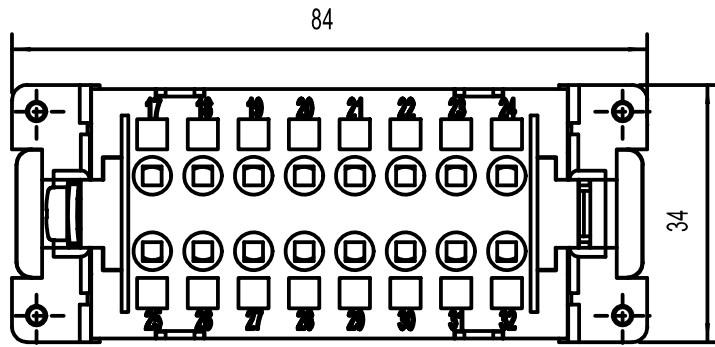

Diritti riservati All rights reserved

Date	29.11.2006	JSEM 16 N	Scale	
Sign.		male insert, spring, 16P 16A 500V	1:1	