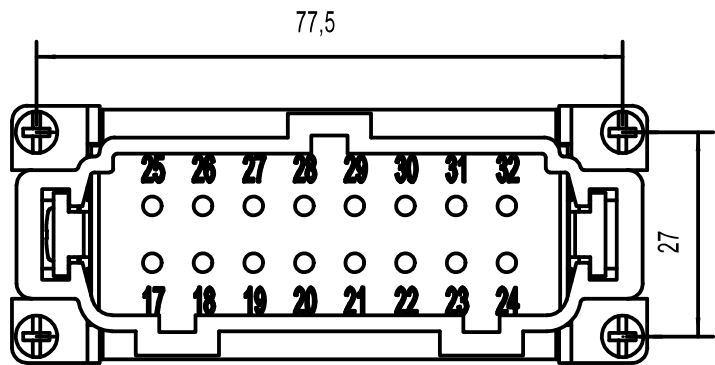

Diritti riservati All rights reserved

Date	29.11.2006	JSEM 16 N	Scale	
Sign.		male insert, spring, 16P 16A 500V	1:1	