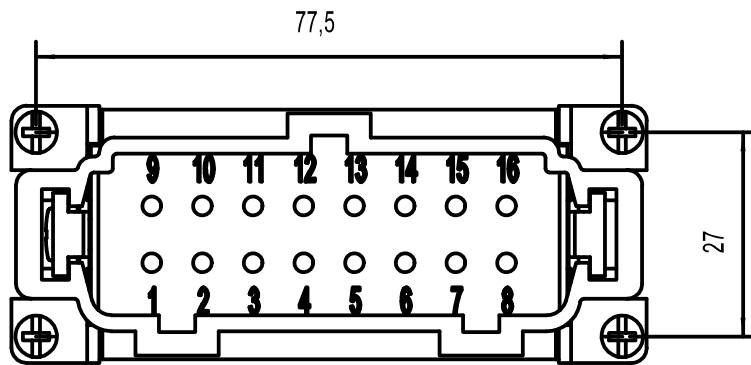

Diritti riservati All rights reserved

Date	29.11.2006	JSEM 16	Scale	
Sign.		male insert, spring, 16P 16A 500V	1:1	