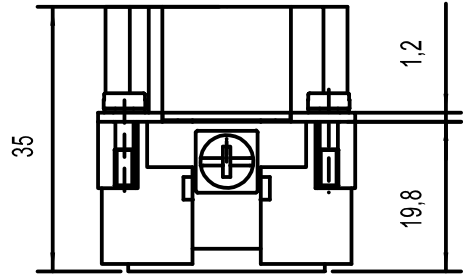

Diritti riservati All rights reserved

Date	29.11.2006	JSEM 16	Scale	
Sign.		male insert, spring, 16P 16A 500V	1:1	