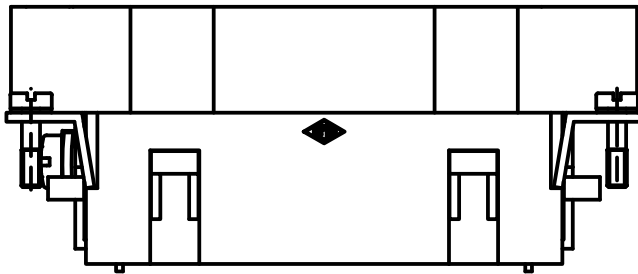

Diritti riservati All rights reserved

Date	29.11.2006	JSEM 16	Scale	
Sign.		male insert, spring, 16P 16A 500V	1:1	