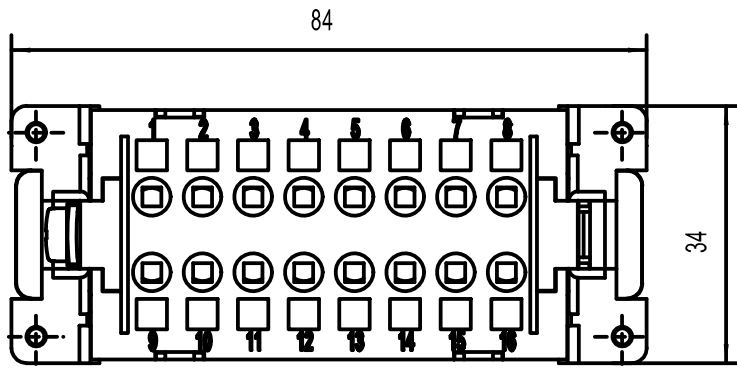

Diritti riservati All rights reserved

Date	29.11.2006	JSEM 16	Scale	
Sign.		male insert, spring, 16P 16A 500V	1:1	