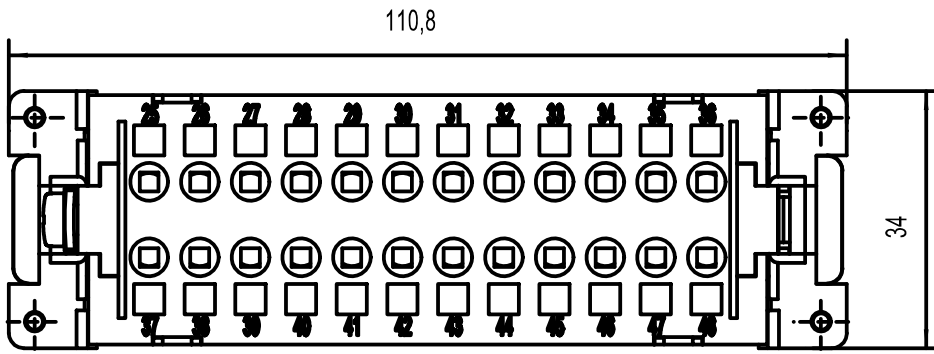

Dritti riservati All rights reserved

Date 29.11.2006

JSEM 24 N

Scale

Sign.

male insert, spring, 24P 16A 500V

1:1