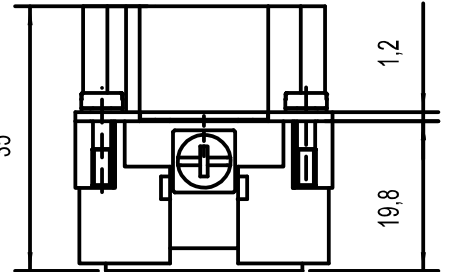

Dritti riservati All rights reserved

Date 29.11.2006

JSEM 24 N

Scale

Sign.

male insert, spring, 24P 16A 500V

1:1