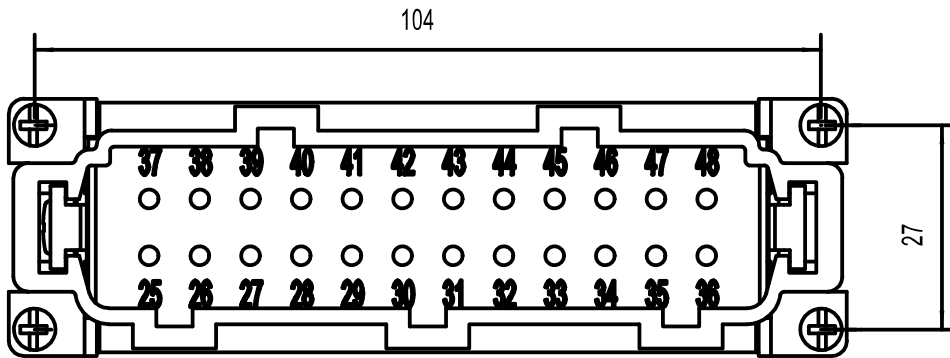

Dritti riservati All rights reserved

Date 29.11.2006

JSEM 24 N

Scale

Sign.

male insert, spring, 24P 16A 500V

1:1