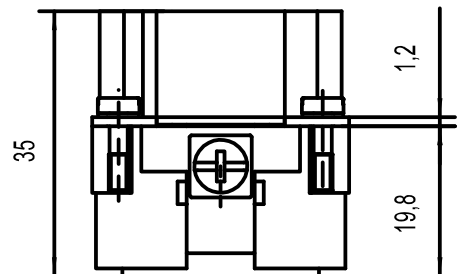

Dritti riservati All rights reserved

Date 29.11.2006

JSEM 24

Scale

Sign.

male insert, spring, 24P 16A 500V

1:1