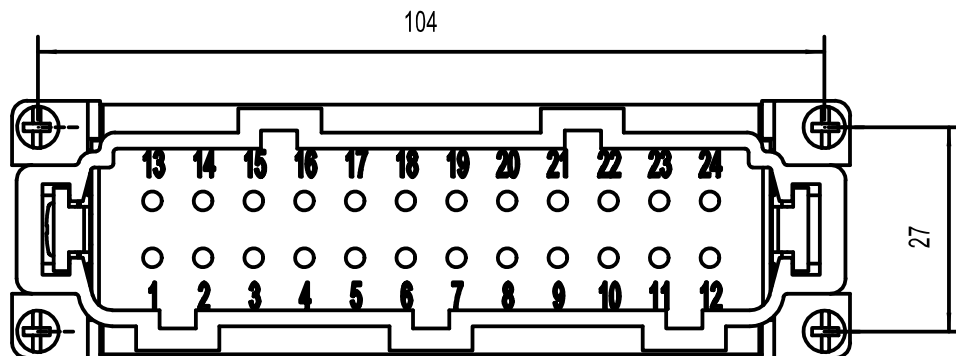

Dritti riservati All rights reserved

Date 29.11.2006

JSEM 24

Scale

Sign.

male insert, spring, 24P 16A 500V

1:1