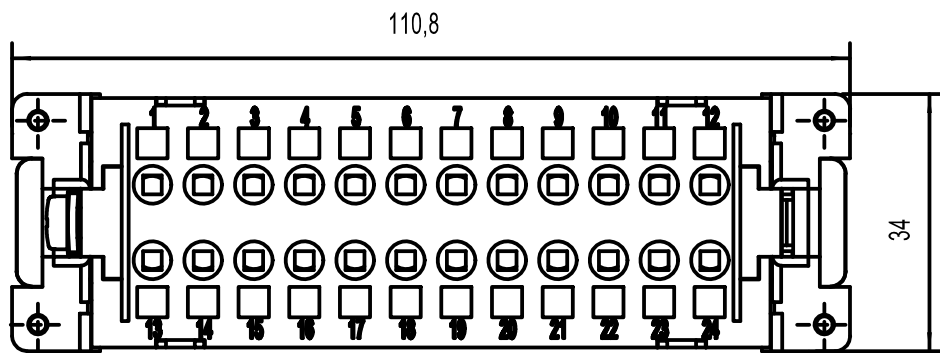

Dritti riservati All rights reserved

Date 29.11.2006

JSEM 24

Scale

Sign.

male insert, spring, 24P 16A 500V

1:1