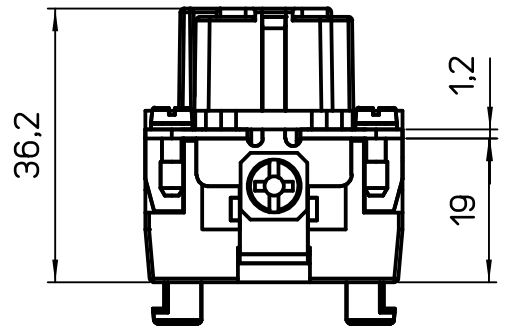

Diritti riservati All rights reserved

dimensions in mm	JSHF 06	Scale	
Date 05/11/13	SQUICH female insert, spring, 06P 16A 500V	1:1	
Sign. Radice			