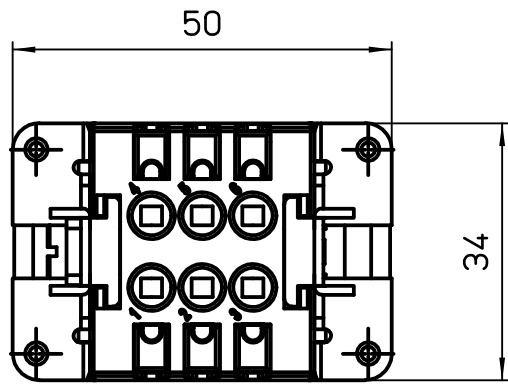

Diritti riservati All rights reserved

dimensions in mm	JSHF 06	Scale	
Date 05/11/13	SQUICH female insert, spring, 06P 16A 500V	1:1	
Sign. Radice			