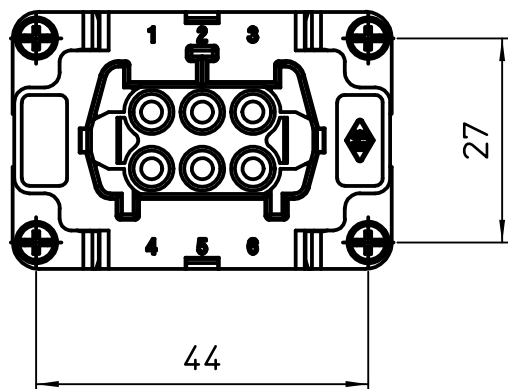

Diritti riservati All rights reserved

dimensions in mm	JSHF 06	Scale	
Date 05/11/13	SQUICH female insert, spring, 06P 16A 500V	1:1	
Sign. Radice			