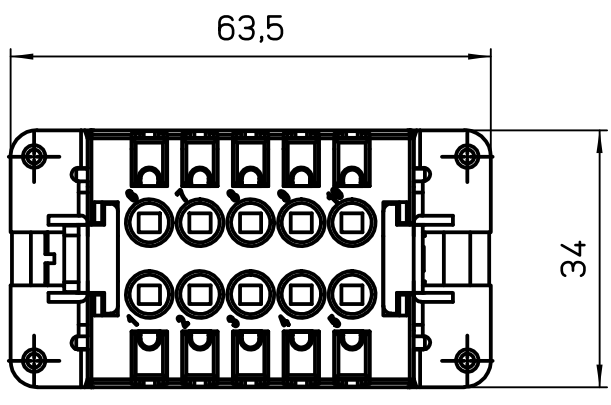

Diritti riservati All rights reserved

dimensions in mm
Date 05/11/13
Sign. Radice

JSHF 10  
SQUICH female insert, spring, 10P 16A 500V

Scale 1:1
--------------