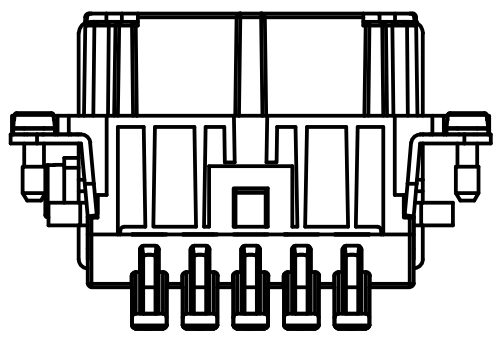

Diritti riservati All rights reserved

dimensions in mm
Date 05/11/13
Sign. Radice

JSHF 10  
SQUICH female insert, spring, 10P 16A 500V

Scale 1:1
--------------