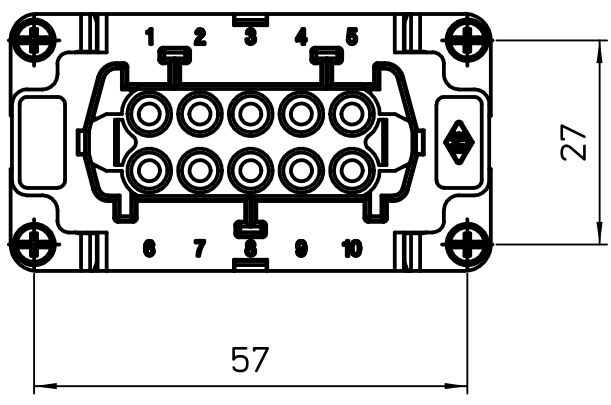

Diritti riservati All rights reserved

dimensions in mm
Date 05/11/13
Sign. Radice

JSHF 10  
SQUICH female insert, spring, 10P 16A 500V

Scale 1:1
--------------