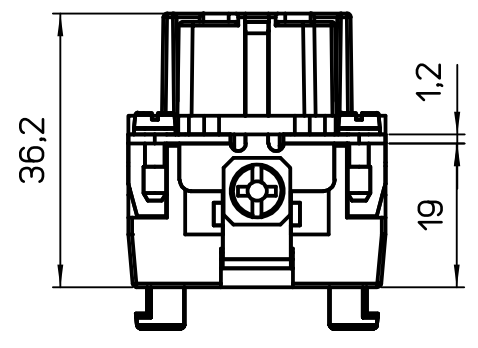

Diritti riservati All rights reserved

dimensions in mm
Date 05/11/13
Sign. Radice

JSHF 10  
SQUICH female insert, spring, 10P 16A 500V

Scale 1:1
--------------