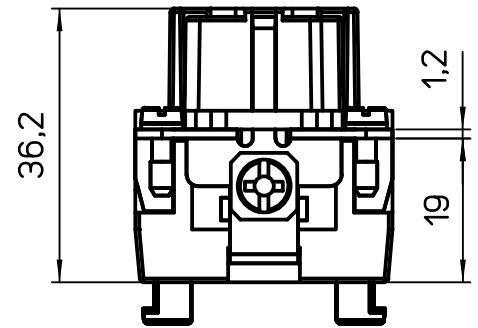

Diritti riservati All rights reserved

dimensions in mm	JSHF 16 N	Scale	
Date 23/01/14	SQUICH female insert, spring, 32P 16A 500V	1:1	
Sign. Radice			