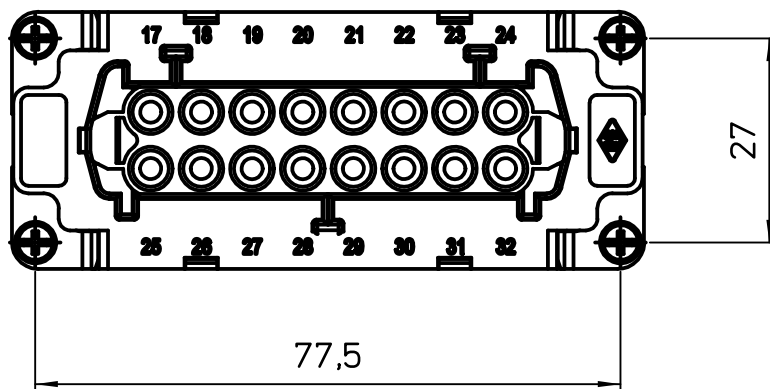

Diritti riservati All rights reserved

dimensions in mm	JSHF 16 N	Scale	
Date 23/01/14	SQUICH female insert, spring, 32P 16A 500V	1:1	
Sign. Radice			