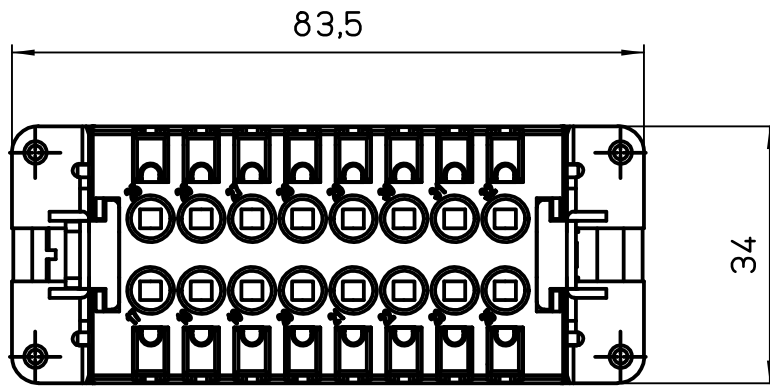

Diritti riservati All rights reserved

dimensions in mm	JSHF 16 N	Scale	
Date 23/01/14	SQUICH female insert, spring, 32P 16A 500V	1:1	
Sign. Radice			