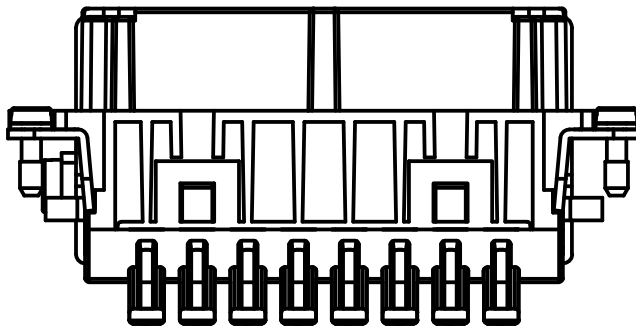

Diritti riservati All rights reserved

dimensions in mm	JSHF 16 N	Scale	
Date 23/01/14	SQUICH female insert, spring, 32P 16A 500V	1:1	
Sign. Radice			