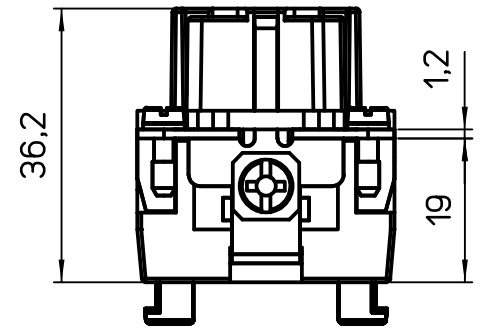

Diritti riservati All rights reserved

dimensions in mm	JSHF 16 S	Scale	
Date 15/05/19	SQUICH female insert, silver contacts, spring, 16P 16A 500V	1:1	
Sign. B. Pitasi			