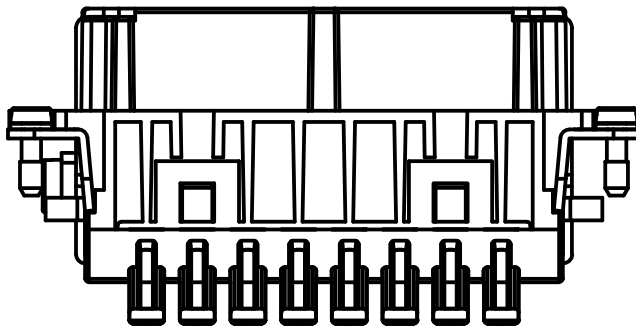

Diritti riservati All rights reserved

dimensions in mm	JSHF 16 S	Scale	
Date 15/05/19	SQUICH female insert, silver contacts, spring, 16P 16A 500V	1:1	
Sign. B. Pitasi			