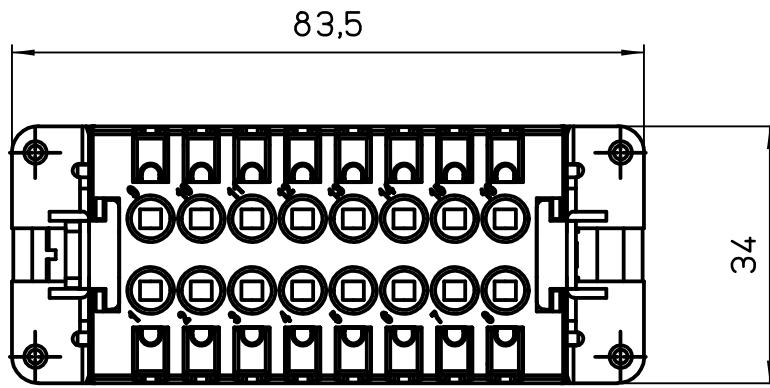

Diritti riservati All rights reserved

dimensions in mm	JSHF 16 S	Scale	
Date 15/05/19	SQUICH female insert, silver contacts, spring, 16P 16A 500V	1:1	
Sign. B. Pitasi			