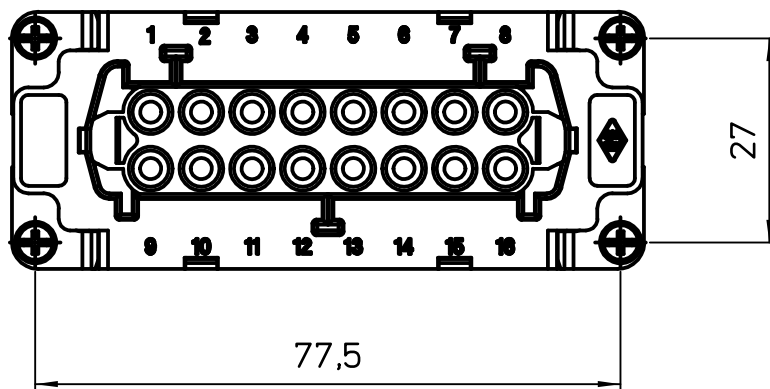

Diritti riservati All rights reserved

dimensions in mm	JSHF 16 S	Scale	
Date 15/05/19	SQUICH female insert, silver contacts, spring, 16P 16A 500V	1:1	
Sign. B. Pitasi			