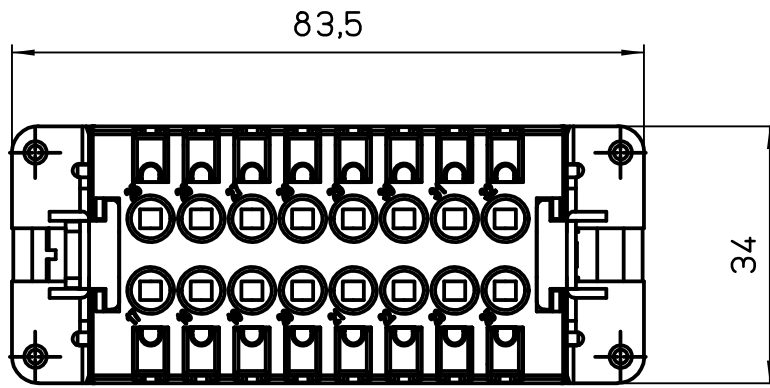

Diritti riservati All rights reserved

dimensions in mm	JSHF 16 SN	Scale	
Date 15/05/19	SQUICH female insert, silver contacts, spring, 32P 16A 500V	1:1	
Sign. B. Pitasi			