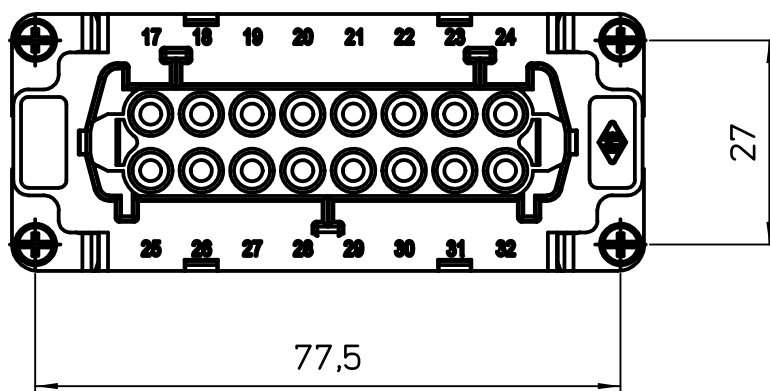

Diritti riservati All rights reserved

dimensions in mm	JSHF 16 SN	Scale	
Date 15/05/19	SQUICH female insert, silver contacts, spring, 32P 16A 500V	1:1	
Sign. B. Pitasi			