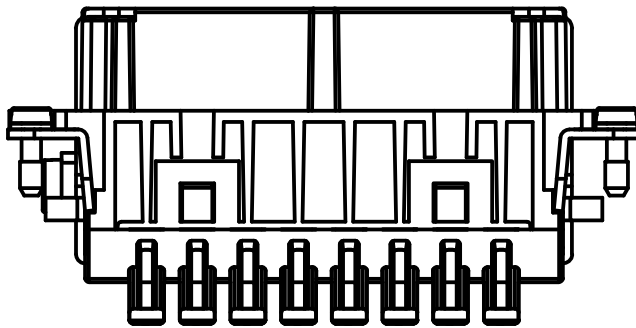

Diritti riservati All rights reserved

dimensions in mm	JSHF 16 SN	Scale	
Date 15/05/19	SQUICH female insert, silver contacts, spring, 32P 16A 500V	1:1	
Sign. B. Pitasi			