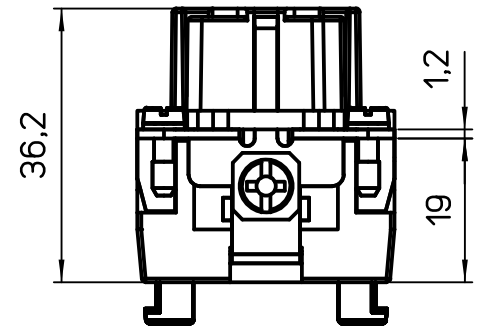

Diritti riservati All rights reserved

dimensions in mm	JSHF 16 SN	Scale	
Date 15/05/19	SQUICH female insert, silver contacts, spring, 32P 16A 500V	1:1	
Sign. B. Pitasi			