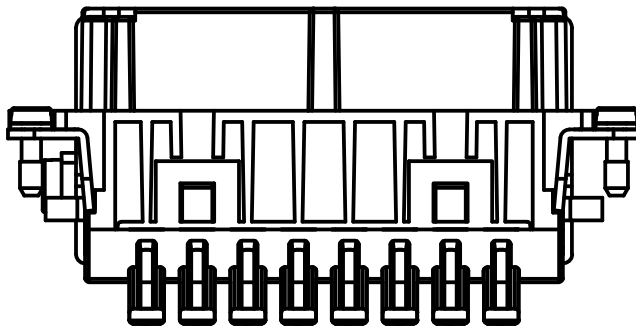

Diritti riservati All rights reserved

dimensions in mm	JSHF 16	Scale	
Date 05/11/13	SQUICH female insert, spring, 16P 16A 500V	1:1	
Sign. Radice			