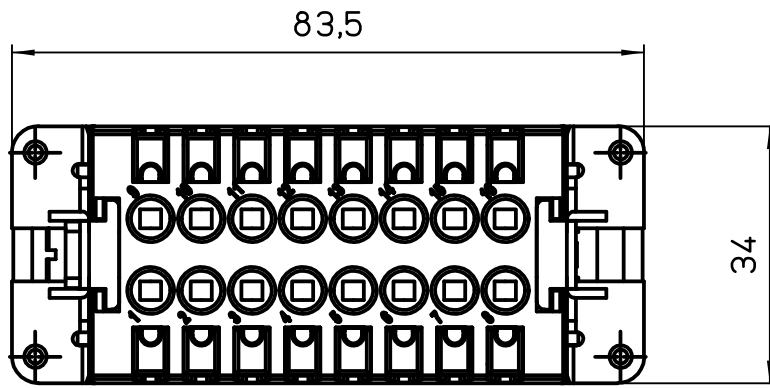

Diritti riservati All rights reserved

dimensions in mm	JSHF 16	Scale	
Date 05/11/13	SQUICH female insert, spring, 16P 16A 500V	1:1	
Sign. Radice			