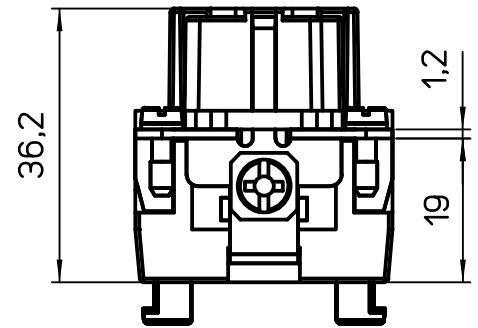

Diritti riservati All rights reserved

dimensions in mm	JSHF 16	Scale	
Date 05/11/13	SQUICH female insert, spring, 16P 16A 500V	1:1	
Sign. Radice			