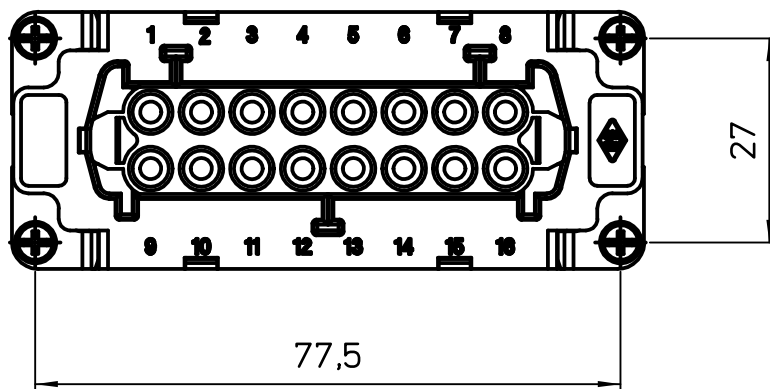

Diritti riservati All rights reserved

dimensions in mm	JSHF 16	Scale	
Date 05/11/13	SQUICH female insert, spring, 16P 16A 500V	1:1	
Sign. Radice			