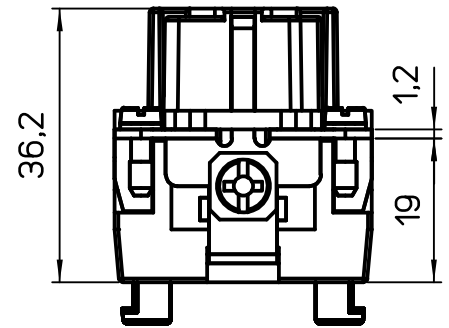

Diritti riservati All rights reserved

dimensions in mm	JSHF 24 N	Scale	
Date 23/01/14	SQUICH female insert, spring, 48P 16A 500V	1:1	
Sign. Radice			