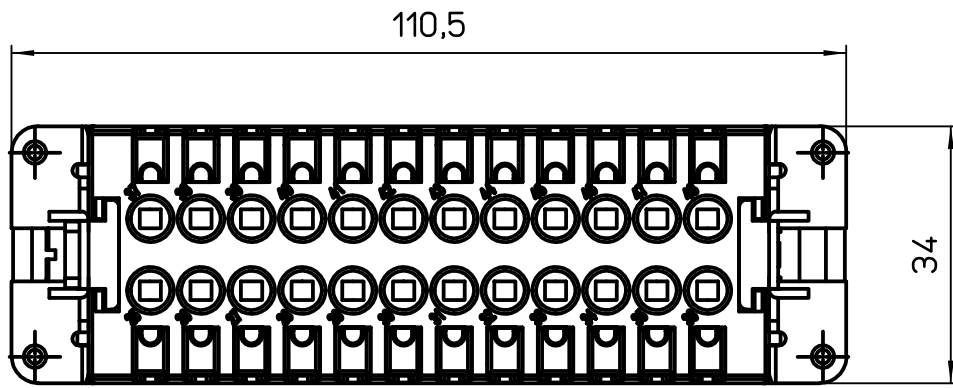

Diritti riservati All rights reserved

dimensions in mm	JSHF 24 N	Scale	
Date 23/01/14	SQUICH female insert, spring, 48P 16A 500V	1:1	
Sign. Radice			