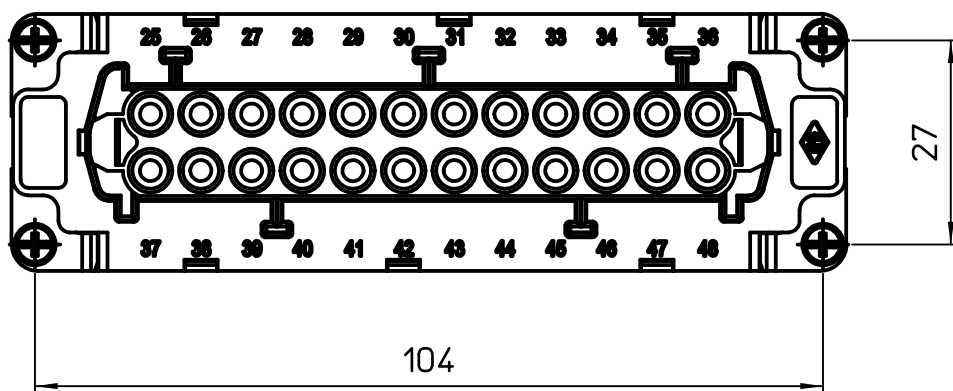

Diritti riservati All rights reserved

dimensions in mm	JSHF 24 N	Scale	
Date 23/01/14	SQUICH female insert, spring, 48P 16A 500V	1:1	
Sign. Radice			