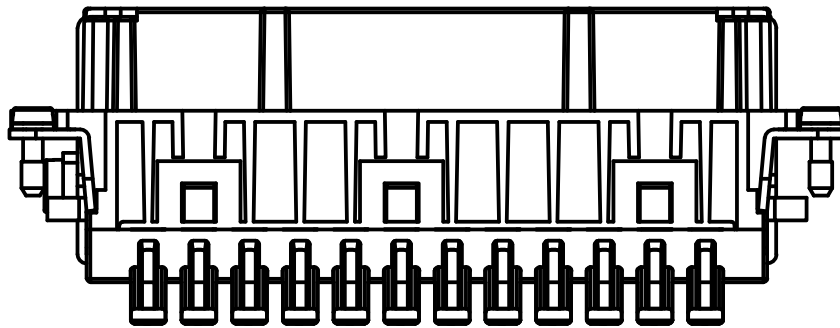

Diritti riservati All rights reserved

dimensions in mm	JSHF 24 N	Scale	
Date 23/01/14	SQUICH female insert, spring, 48P 16A 500V	1:1	
Sign. Radice			