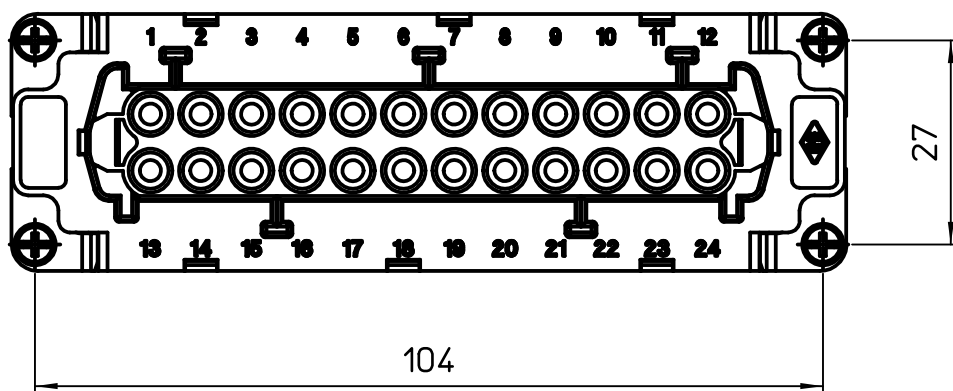

Diritti riservati All rights reserved

dimensions in mm	JSHF 24 S	Scale	
Date 15/05/19	SQUICH female insert, silver contacts, spring, 24P 16A 500V	1:1	
Sign. B. Pitasi			