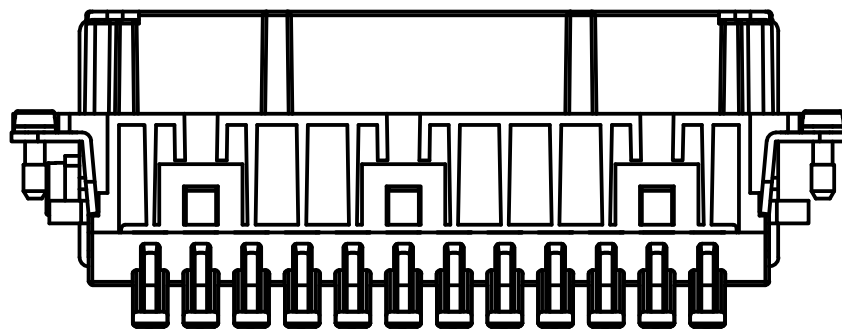

Diritti riservati All rights reserved

dimensions in mm	JSHF 24 S	Scale	
Date 15/05/19	SQUICH female insert, silver contacts, spring, 24P 16A 500V	1:1	
Sign. B. Pitasi			