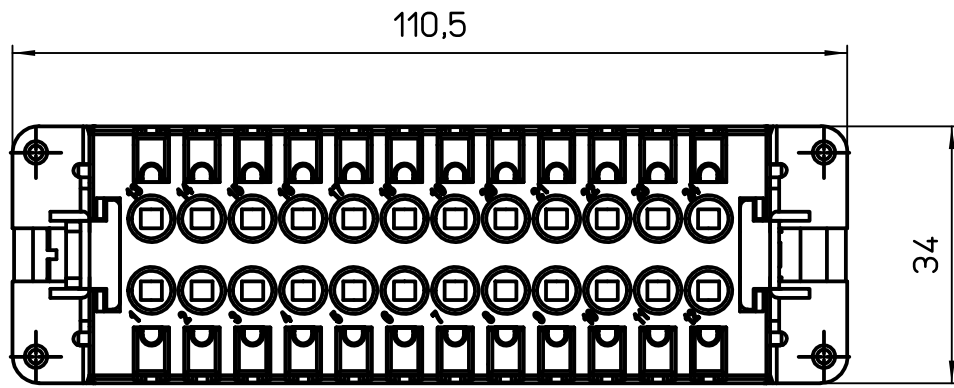

Diritti riservati All rights reserved

dimensions in mm	JSHF 24 S	Scale	
Date 15/05/19	SQUICH female insert, silver contacts, spring, 24P 16A 500V	1:1	
Sign. B. Pitasi			