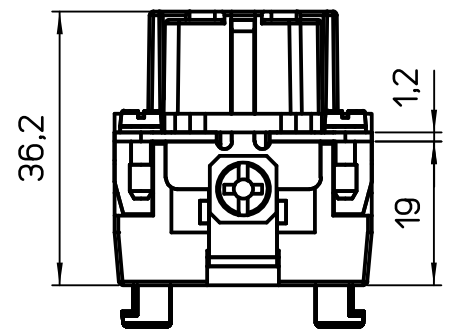

Diritti riservati All rights reserved

dimensions in mm	JSHF 24 S	Scale	
Date 15/05/19	SQUICH female insert, silver contacts, spring, 24P 16A 500V	1:1	
Sign. B. Pitasi			