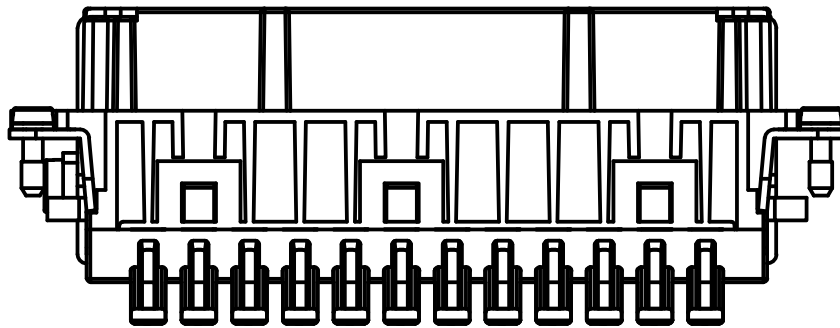

Diritti riservati All rights reserved

dimensions in mm	JSHF 24 SN	Scale	
Date 15/05/19	SQUICH female insert, silver contacts, spring, 48P 16A 500V	1:1	
Sign. B. Pitasi			