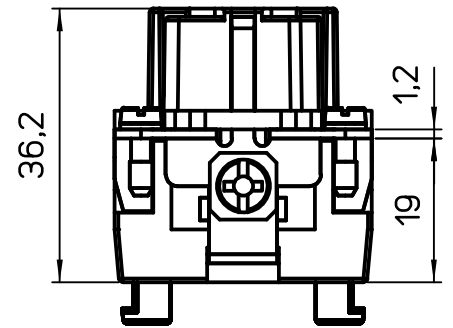

Diritti riservati All rights reserved

dimensions in mm	JSHF 24 SN	Scale	
Date 15/05/19	SQUICH female insert, silver contacts, spring, 48P 16A 500V	1:1	
Sign. B. Pitasi			