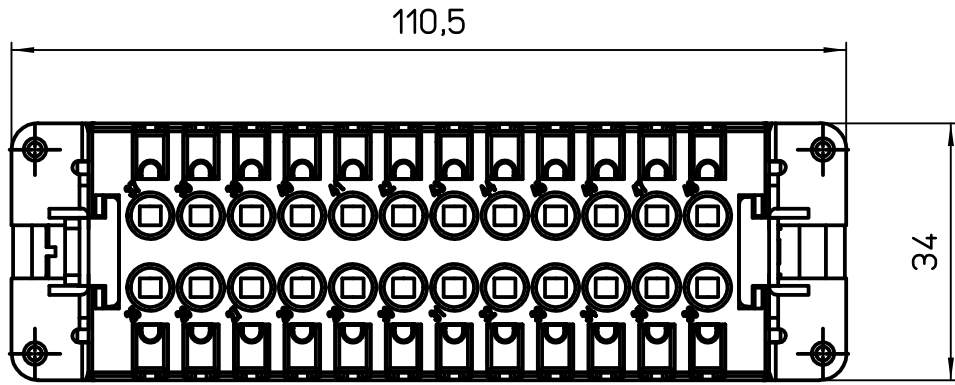

Diritti riservati All rights reserved

dimensions in mm	JSHF 24 SN	Scale	
Date 15/05/19	SQUICH female insert, silver contacts, spring, 48P 16A 500V	1:1	
Sign. B. Pitasi			