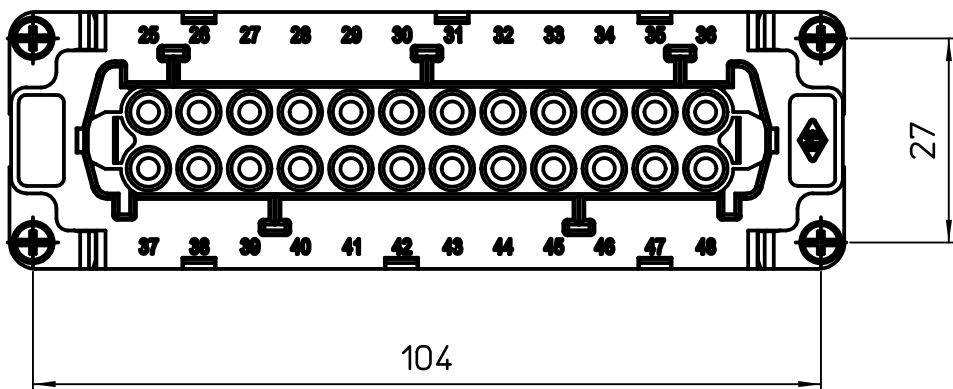

Diritti riservati All rights reserved

dimensions in mm	JSHF 24 SN	Scale	
Date 15/05/19	SQUICH female insert, silver contacts, spring, 48P 16A 500V	1:1	
Sign. B. Pitasi			