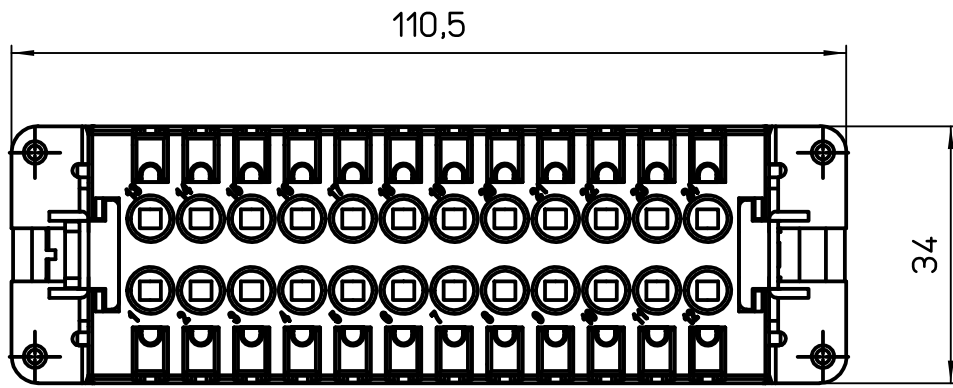

Diritti riservati All rights reserved

dimensions in mm	JSHF 24	Scale	
Date 05/11/13	SQUICH female insert, spring, 24P 16A 500V	1:1	
Sign. Radice			