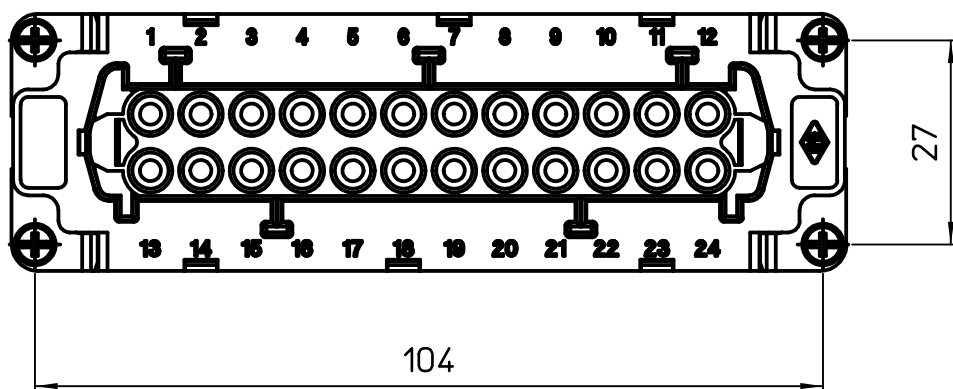

Diritti riservati All rights reserved

dimensions in mm	JSHF 24	Scale	
Date 05/11/13	SQUICH female insert, spring, 24P 16A 500V	1:1	
Sign. Radice			