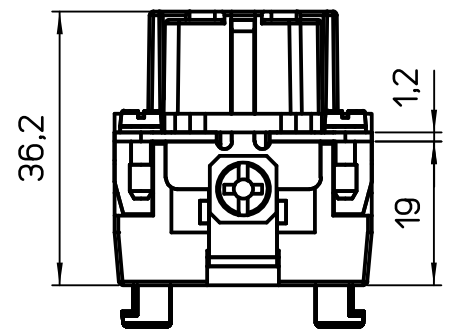

Diritti riservati All rights reserved

dimensions in mm	JSHF 24	Scale	
Date 05/11/13	SQUICH female insert, spring, 24P 16A 500V	1:1	
Sign. Radice			