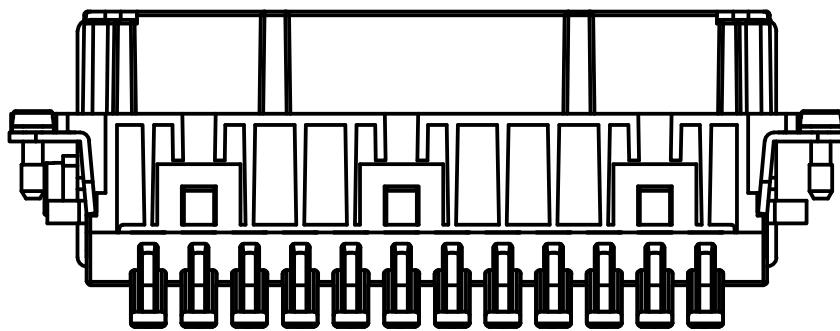

Diritti riservati All rights reserved

dimensions in mm	JSHF 24	Scale	
Date 05/11/13	SQUICH female insert, spring, 24P 16A 500V	1:1	
Sign. Radice			