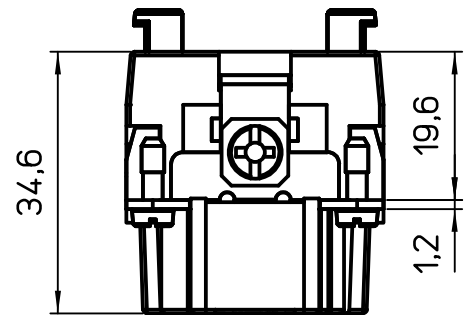

Diritti riservati All rights reserved

dimensions in mm	JSHM 10	Scale	
Date 05/11/13	SQUICH male insert, spring, 10P 16A 500V	1:1	
Sign. Radice			