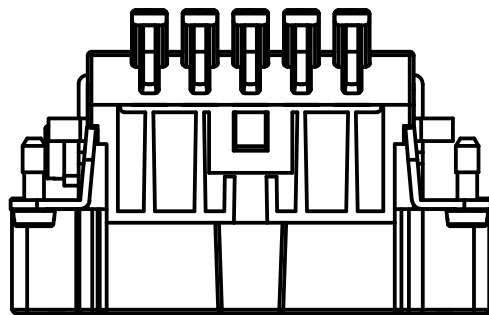

Diritti riservati All rights reserved

dimensions in mm	JSHM 10	Scale	
Date 05/11/13	SQUICH male insert, spring, 10P 16A 500V	1:1	
Sign. Radice			