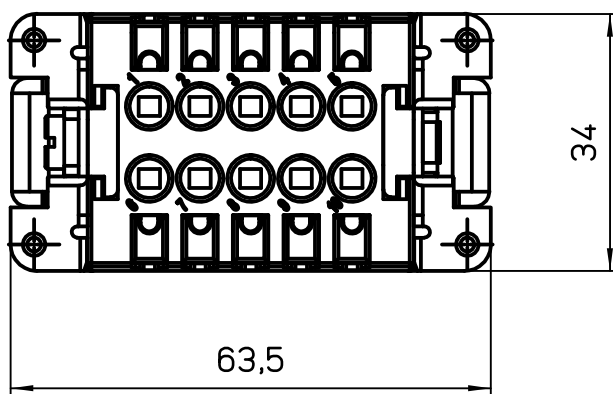

Diritti riservati All rights reserved

dimensions in mm	JSHM 10	Scale	
Date 05/11/13	SQUICH male insert, spring, 10P 16A 500V	1:1	
Sign. Radice			