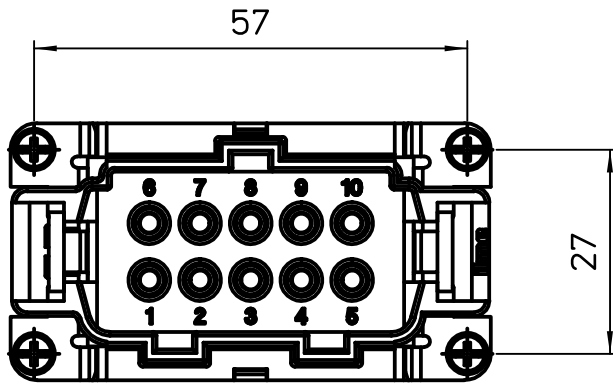

Diritti riservati All rights reserved

dimensions in mm	JSHM 10	Scale	
Date 05/11/13	SQUICH male insert, spring, 10P 16A 500V	1:1	
Sign. Radice			