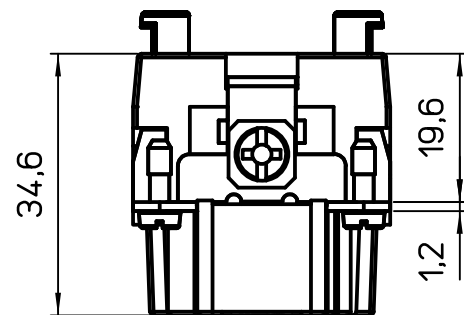

Diritti riservati All rights reserved

dimensions in mm	JSHM 16 N	Scale	
Date 23/01/14	SQUICH male insert, spring, 32P 16A 500V	1:1	
Sign. Radice			