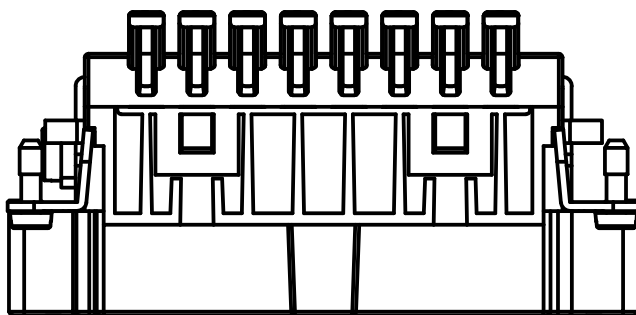

Diritti riservati All rights reserved

dimensions in mm	JSHM 16 N	Scale	
Date 23/01/14	SQUICH male insert, spring, 32P 16A 500V	1:1	
Sign. Radice			