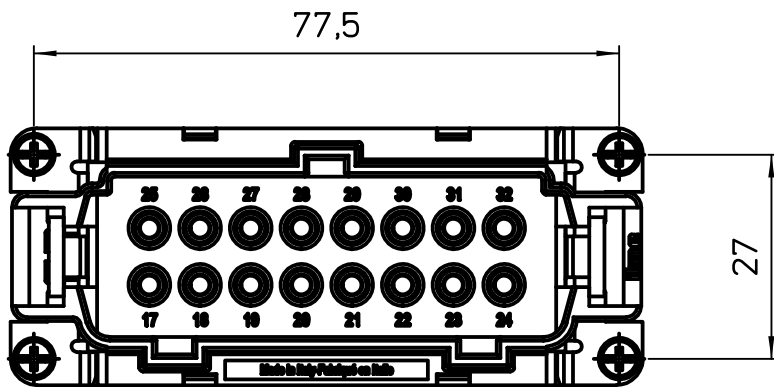

Diritti riservati All rights reserved

dimensions in mm	JSHM 16 N	Scale	
Date 23/01/14	SQUICH male insert, spring, 32P 16A 500V	1:1	
Sign. Radice			