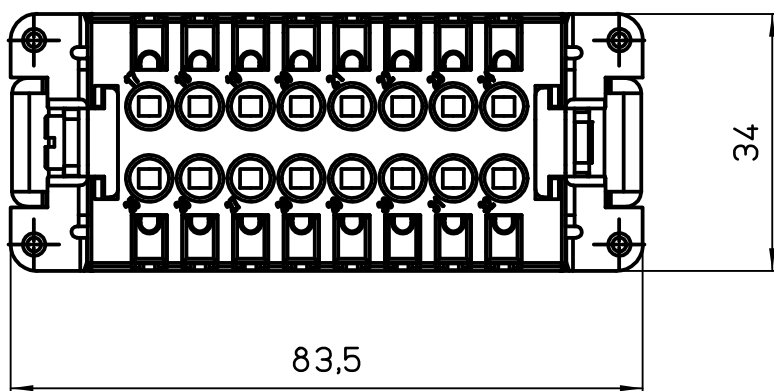

Diritti riservati All rights reserved

dimensions in mm	JSHM 16 N	Scale	
Date 23/01/14	SQUICH male insert, spring, 32P 16A 500V	1:1	
Sign. Radice			