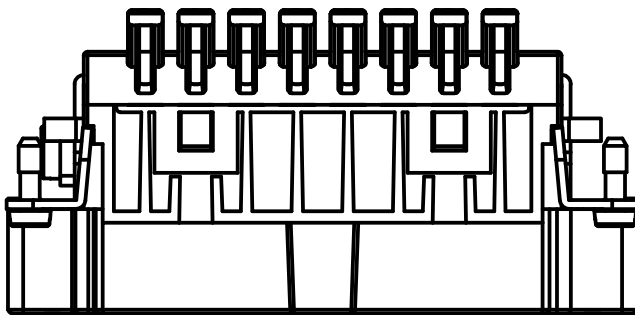

Diritti riservati All rights reserved

dimensions in mm	JSHM 16 S	Scale	
Date 15/05/19	SQUICH male insert, silver contacts, spring, 16P 16A 500V	1:1	
Sign. Pitasi			