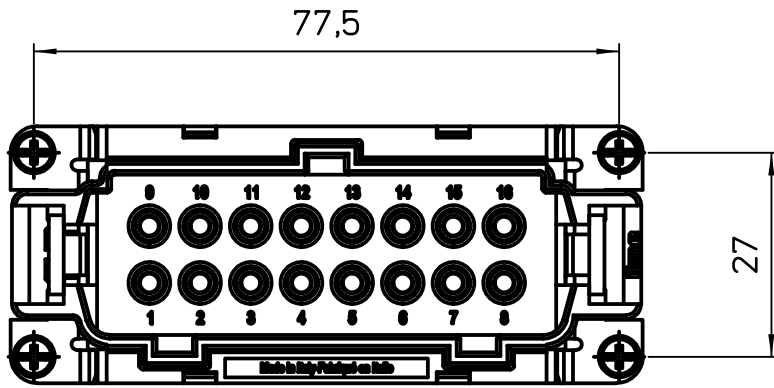

Diritti riservati All rights reserved

dimensions in mm	JSHM 16 S	Scale	
Date 15/05/19	SQUICH male insert, silver contacts, spring, 16P 16A 500V	1:1	
Sign. Pitasi			