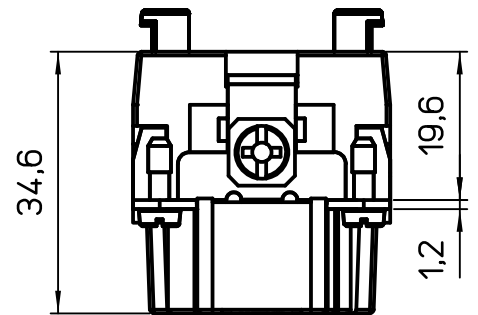

Diritti riservati All rights reserved

dimensions in mm	JSHM 16 S	Scale	
Date 15/05/19	SQUICH male insert, silver contacts, spring, 16P 16A 500V	1:1	
Sign. Pitasi			