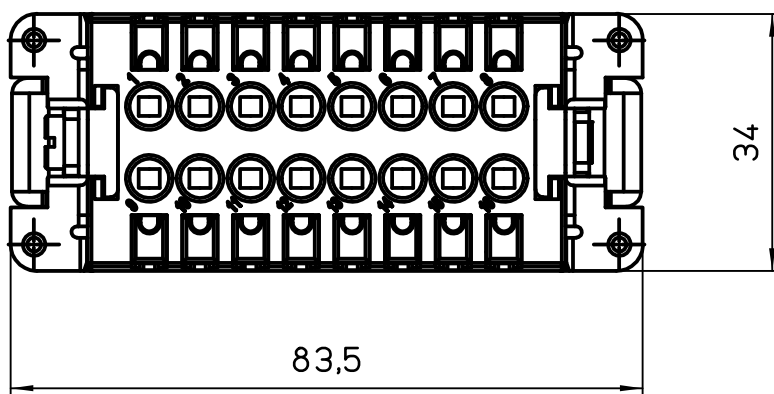

Diritti riservati All rights reserved

dimensions in mm	JSHM 16 S	Scale	
Date 15/05/19	SQUICH male insert, silver contacts, spring, 16P 16A 500V	1:1	
Sign. Pitasi			