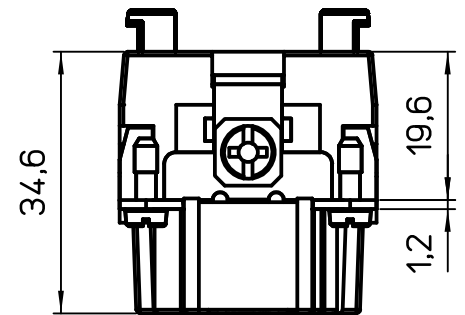

Diritti riservati All rights reserved

dimensions in mm	JSHM 24 SN	Scale	
Date 15/05/19	SQUICH male insert, silver contacts, spring, 48P 16A 500V	1:1	
Sign. Pitasi			