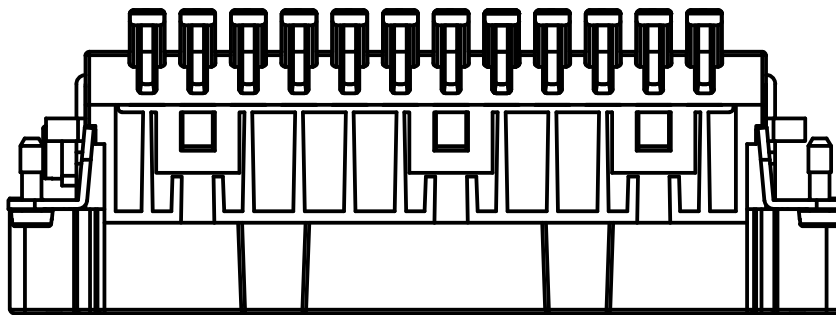

Diritti riservati All rights reserved

dimensions in mm	JSHM 24 SN	Scale	
Date 15/05/19	SQUICH male insert, silver contacts, spring, 48P 16A 500V	1:1	
Sign. Pitasi			