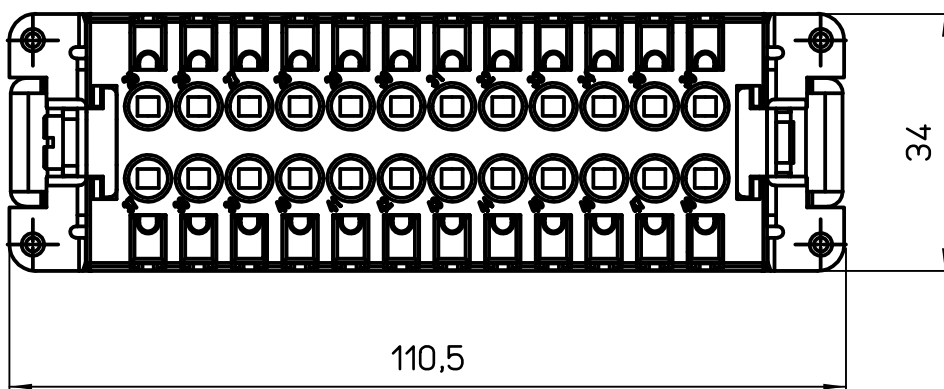

Diritti riservati All rights reserved

dimensions in mm	JSHM 24 SN	Scale	
Date 15/05/19	SQUICH male insert, silver contacts, spring, 48P 16A 500V	1:1	
Sign. Pitasi			