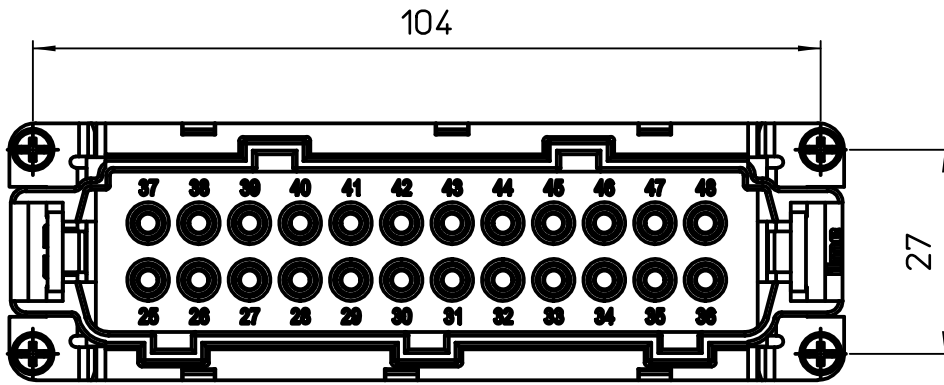

Diritti riservati All rights reserved

dimensions in mm	JSHM 24 SN	Scale	
Date 15/05/19	SQUICH male insert, silver contacts, spring, 48P 16A 500V	1:1	
Sign. Pitasi			