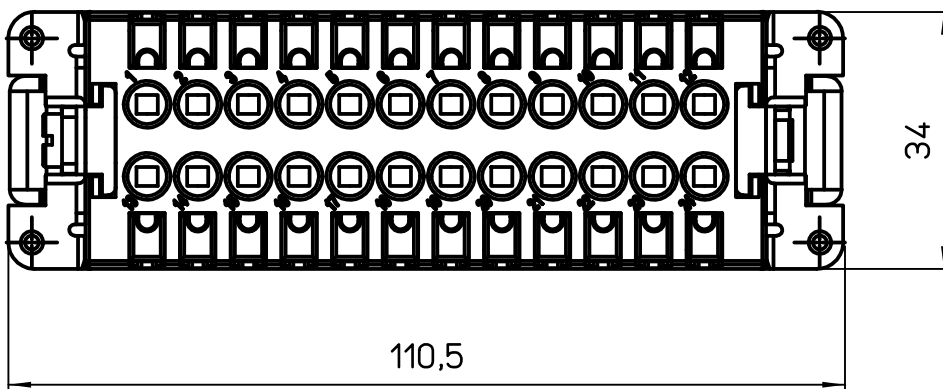

Diritti riservati All rights reserved

dimensions in mm	JSHM 24	Scale	
Date 05/11/13	SQUICH male insert, spring, 24P 16A 500V	1:1	
Sign. Radice			