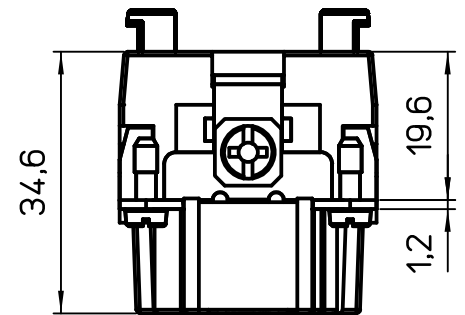

Diritti riservati All rights reserved

dimensions in mm	JSHM 24	Scale	
Date 05/11/13	SQUICH male insert, spring, 24P 16A 500V	1:1	
Sign. Radice			