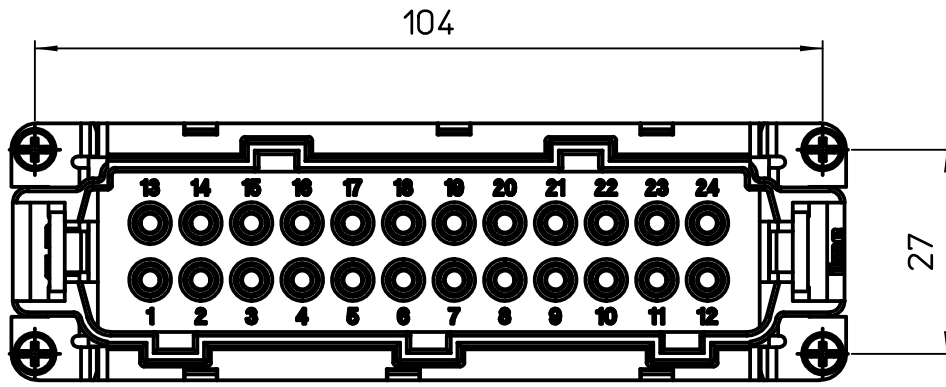

Diritti riservati All rights reserved

dimensions in mm	JSHM 24	Scale	
Date 05/11/13	SQUICH male insert, spring, 24P 16A 500V	1:1	
Sign. Radice			