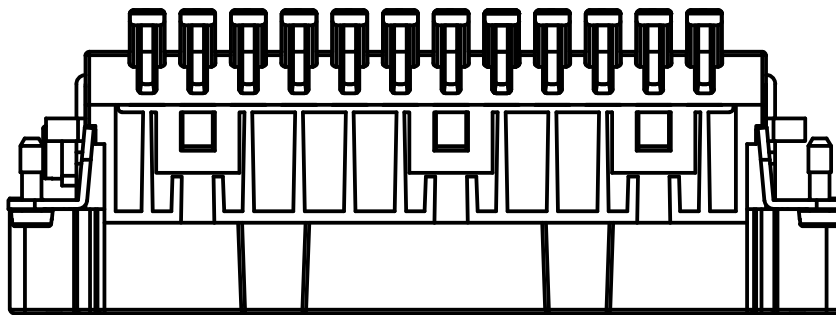

Diritti riservati All rights reserved

dimensions in mm	JSHM 24	Scale	
Date 05/11/13	SQUICH male insert, spring, 24P 16A 500V	1:1	
Sign. Radice			