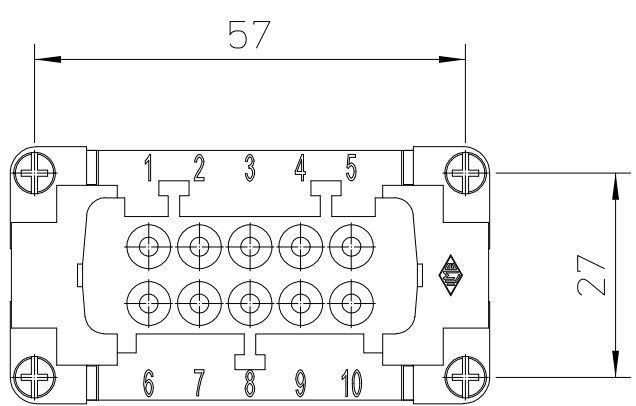

Diritti riservati All rights reserved

dimensions in mm	RCEF 10 Female insert, crimp, 10P 16A 500V High Number Cycles	Scale	
Date 04/01/17		1:1	
Sign. C. Mainini			