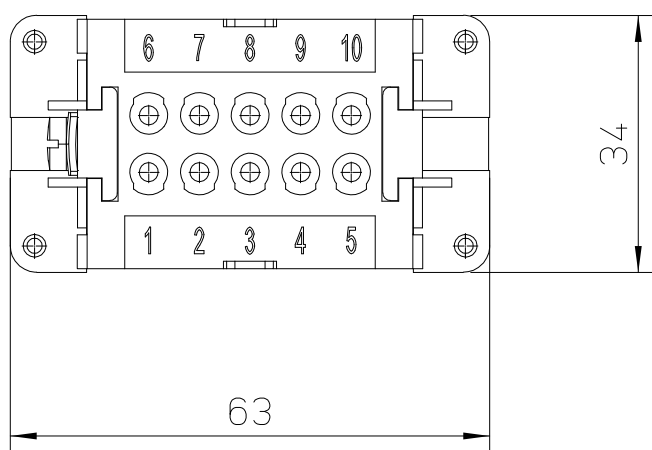

Diritti riservati All rights reserved

dimensions in mm	RCEF 10 Female insert, crimp, 10P 16A 500V High Number Cycles	Scale	
Date 04/01/17		1:1	
Sign. C. Mainini			