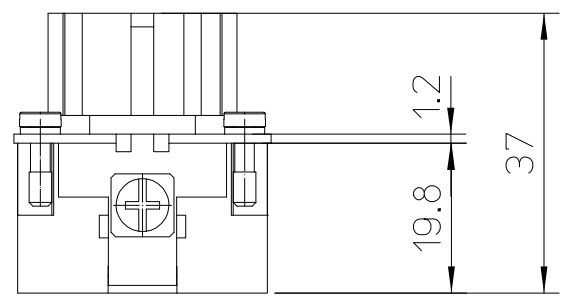

Diritti riservati All rights reserved

dimensions in mm	RCEF 10 Female insert, crimp, 10P 16A 500V High Number Cycles	Scale	
Date 04/01/17		1:1	
Sign. C. Mainini			