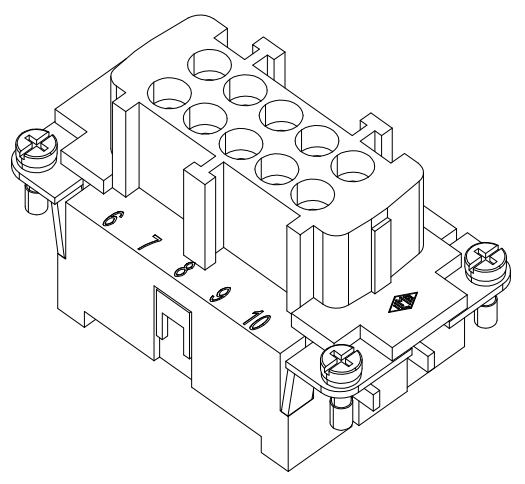

Diritti riservati All rights reserved

dimensions in mm	RCEF 10 Female insert, crimp, 10P 16A 500V High Number Cycles	Scale	
Date 04/01/17		1:1	
Sign. C. Mainini			