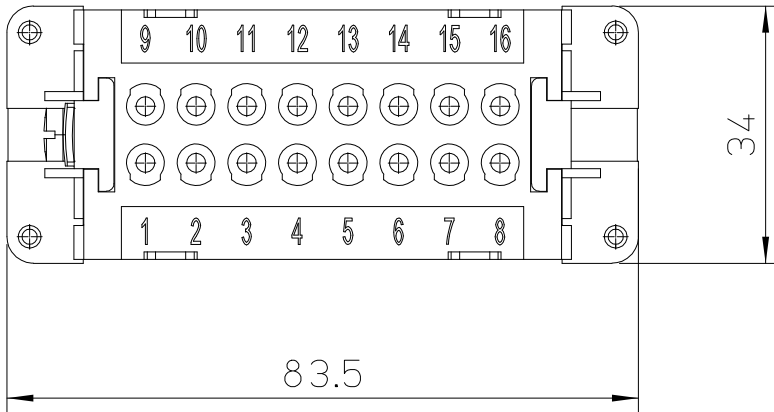

Diritti riservati All rights reserved

dimensions in mm	RCEF 16	Scale	
Date 04/01/17	Female insert, crimp, 16P 16A 500V High Number Cycles	1:1	
Sign. C. Mainini			