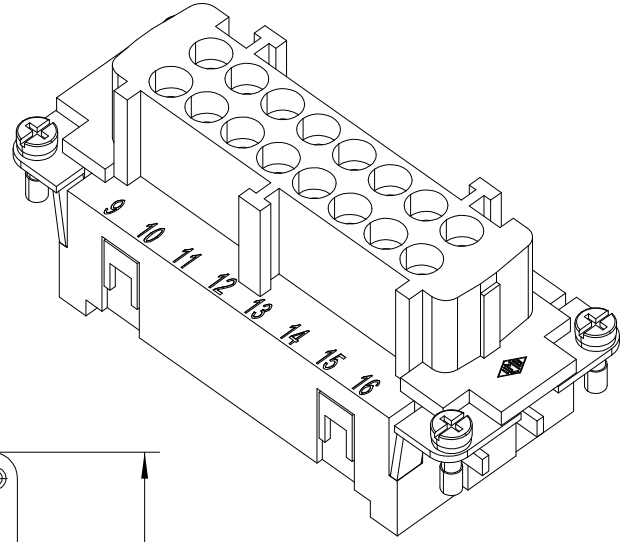

Diritti riservati All rights reserved

dimensions in mm	RCEF 16	Scale	
Date 04/01/17	Female insert, crimp, 16P 16A 500V High Number Cycles	1:1	
Sign. C. Mainini			