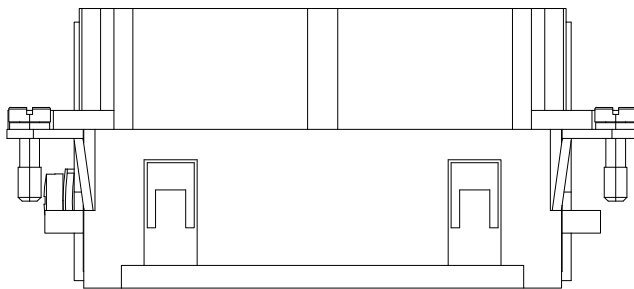

Diritti riservati All rights reserved

dimensions in mm	RCEF 16	Scale	
Date 04/01/17	Female insert, crimp, 16P 16A 500V High Number Cycles	1:1	
Sign. C. Mainini			