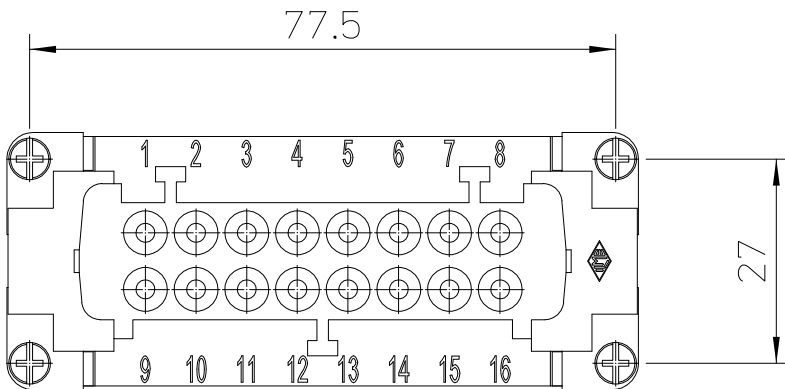

Diritti riservati All rights reserved

dimensions in mm	RCEF 16	Scale	
Date 04/01/17	Female insert, crimp, 16P 16A 500V High Number Cycles	1:1	
Sign. C. Mainini			