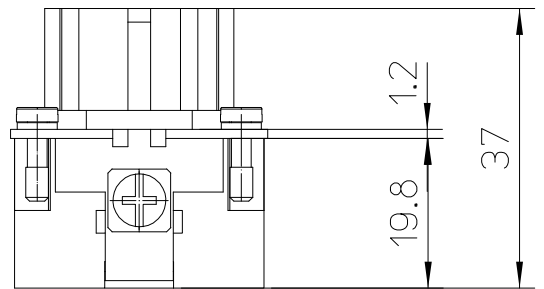

Diritti riservati All rights reserved

dimensions in mm	RCEF 16	Scale	
Date 04/01/17	Female insert, crimp, 16P 16A 500V High Number Cycles	1:1	
Sign. C. Mainini			