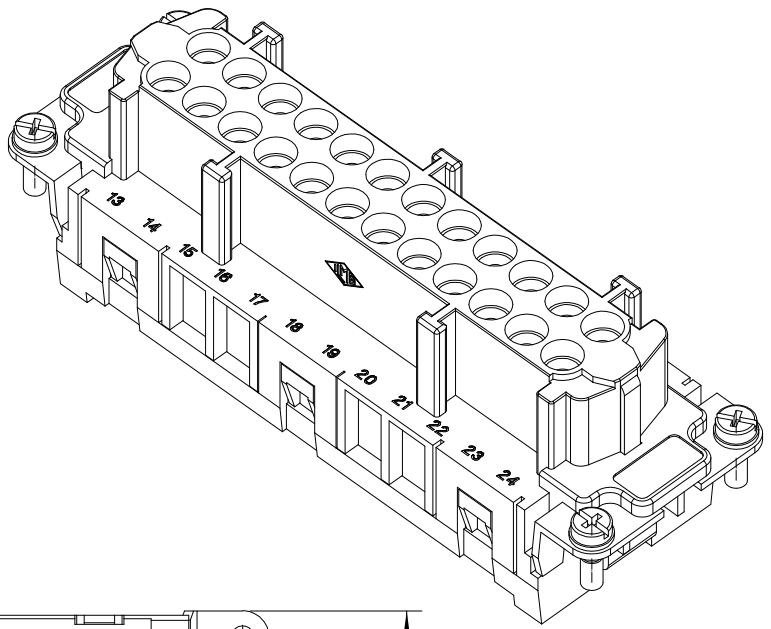

Diritti riservati All rights reserved

dimensions in mm Date 04/01/17 Sign. C. Mainini	<b>RCEF 24</b> <b>Female insert, crimp, 24P 16A 500V High Number Cycles</b>	Scale 1:1	
---	--	--------------	---