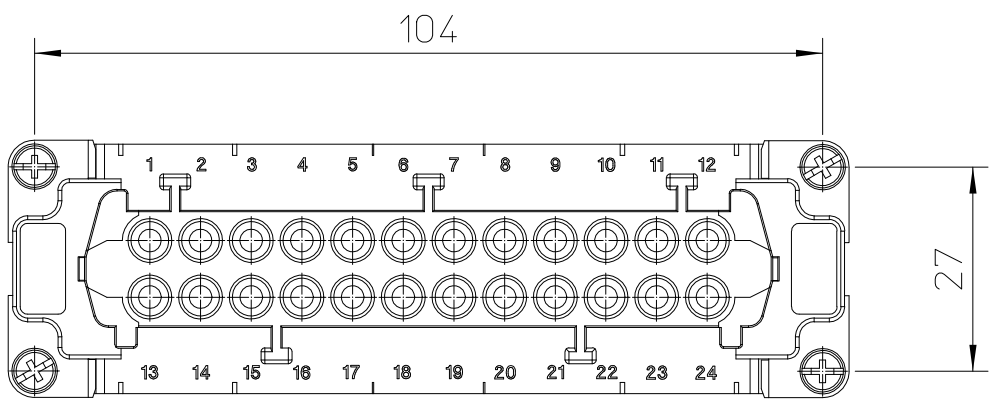

Diritti riservati All rights reserved

dimensions in mm Date 04/01/17 Sign. C. Mainini	<b>RCEF 24</b> <b>Female insert, crimp, 24P 16A 500V High Number Cycles</b>	Scale 1:1	
---	--	--------------	---