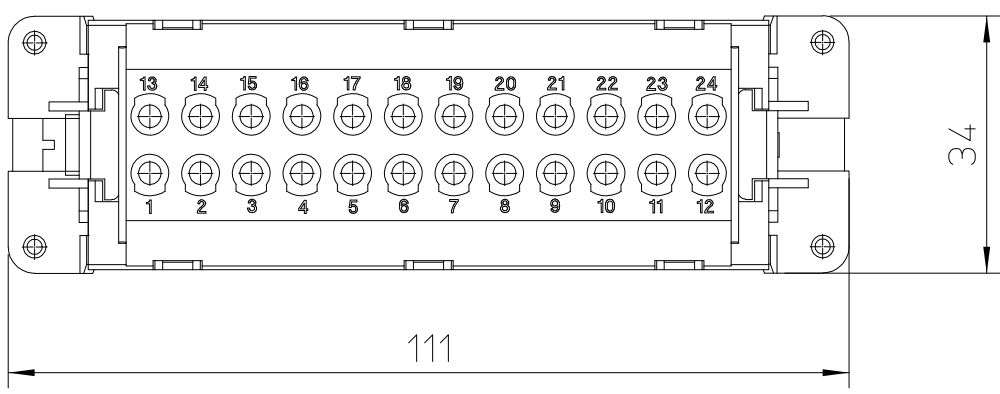

Diritti riservati All rights reserved

dimensions in mm Date 04/01/17 Sign. C. Mainini	<b>RCEF 24</b> <b>Female insert, crimp, 24P 16A 500V High Number Cycles</b>	Scale 1:1	
---	--	--------------	---