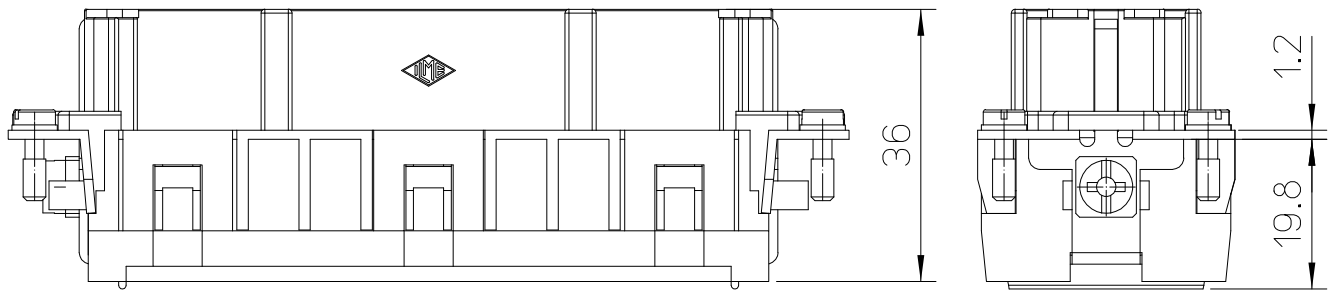

Diritti riservati All rights reserved

dimensions in mm Date 04/01/17 Sign. C. Mainini	<b>RCEF 24</b> <b>Female insert, crimp, 24P 16A 500V High Number Cycles</b>	Scale 1:1	
---	--	--------------	---