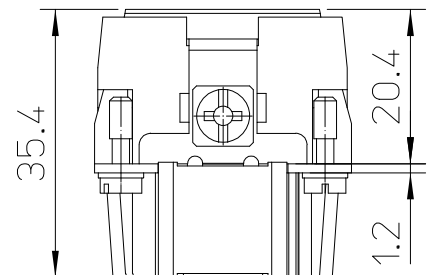

Diritti riservati

All rights reserved

<p>dimensions in mm</p> <p>Date 05/01/17</p> <p>Sign. C. Mainini</p>	<h2 style="margin: 0;">RCEM 24</h2> <h3 style="margin: 0;">Male insert, crimp, 24P 16A 500V High Number Cycles</h3>	<p>Scale</p> <h1 style="margin: 0;">1:1</h1>	
--	---	--	---