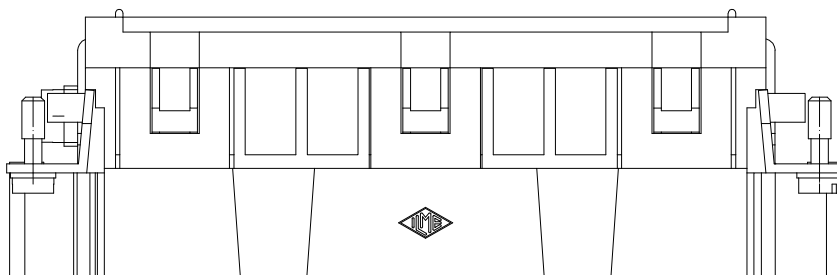

Diritti riservati

All rights reserved

<p>dimensions in mm</p> <p>Date 05/01/17</p> <p>Sign. C. Mainini</p>	<h2 style="margin: 0;">RCEM 24</h2> <h3 style="margin: 0;">Male insert, crimp, 24P 16A 500V High Number Cycles</h3>	<p>Scale</p> <h1 style="margin: 0;">1:1</h1>	
--	---	--	---