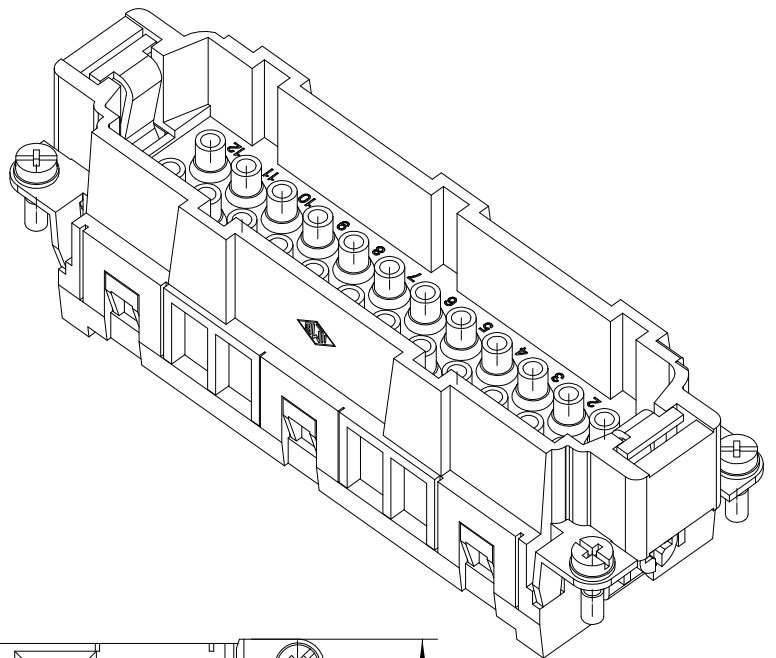

Diritti riservati

All rights reserved

<p>dimensions in mm</p> <p>Date 05/01/17</p> <p>Sign. C. Mainini</p>	<h2 style="margin: 0;">RCEM 24</h2> <h3 style="margin: 0;">Male insert, crimp, 24P 16A 500V High Number Cycles</h3>	<p>Scale</p> <h1 style="margin: 0;">1:1</h1>	
--	---	--	---