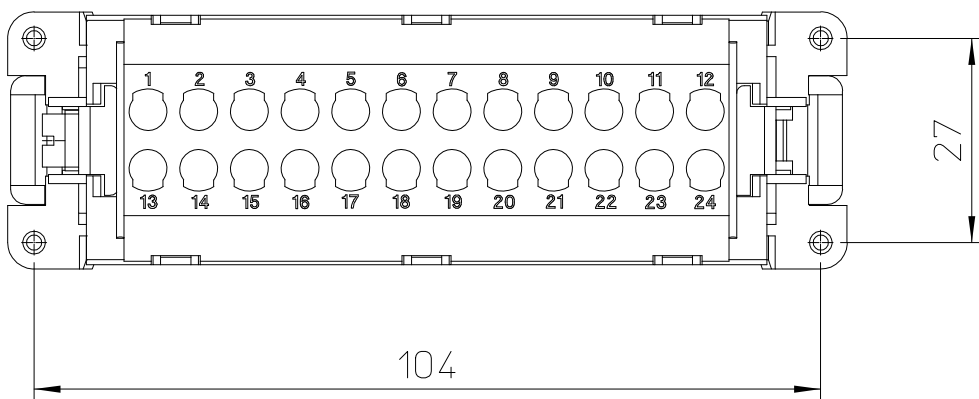

Diritti riservati

All rights reserved

<p>dimensions in mm</p> <p>Date 05/01/17</p> <p>Sign. C. Mainini</p>	<h2 style="margin: 0;">RCEM 24</h2> <h3 style="margin: 0;">Male insert, crimp, 24P 16A 500V High Number Cycles</h3>	<p>Scale</p> <h1 style="margin: 0;">1:1</h1>	
--	---	--	---