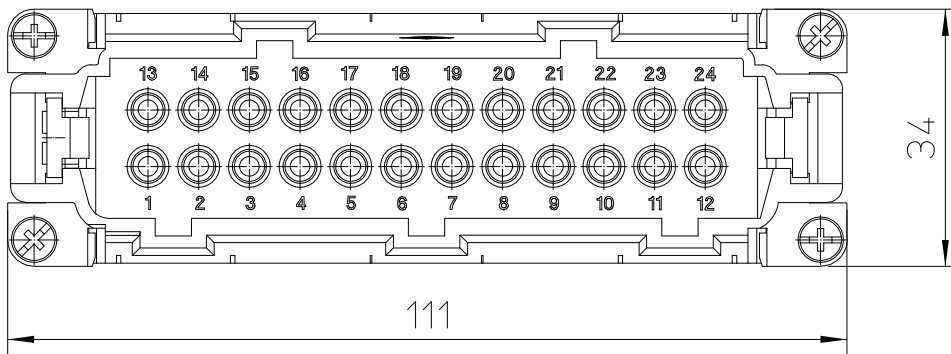

Diritti riservati

All rights reserved

<p>dimensions in mm</p> <p>Date 05/01/17</p> <p>Sign. C. Mainini</p>	<h2 style="margin: 0;">RCEM 24</h2> <h3 style="margin: 0;">Male insert, crimp, 24P 16A 500V High Number Cycles</h3>	<p>Scale</p> <h1 style="margin: 0;">1:1</h1>	
--	---	--	---