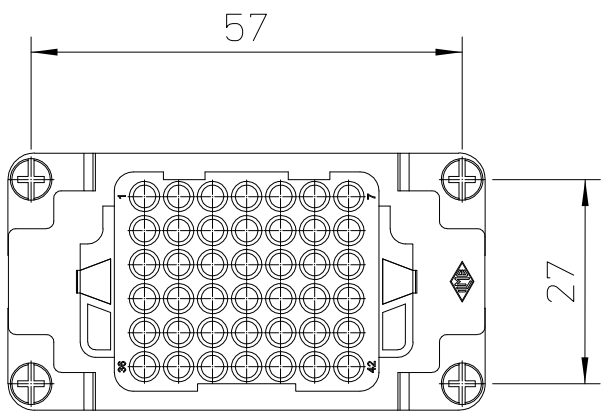

Diritti riservati All rights reserved

dimensions in mm	<b>RDDF 42</b>	Scale		
Date 04/01/17				1:1
Sign. C. Mainini				