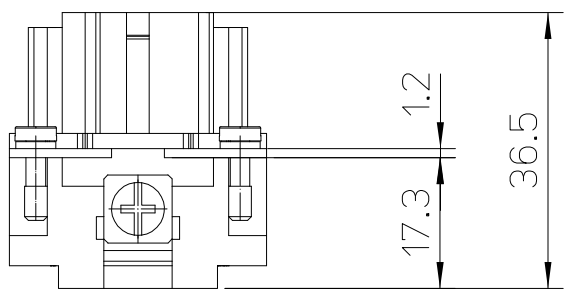

Diritti riservati All rights reserved

dimensions in mm	<b>RDDF 42</b>	Scale		
Date 04/01/17				1:1
Sign. C. Mainini				