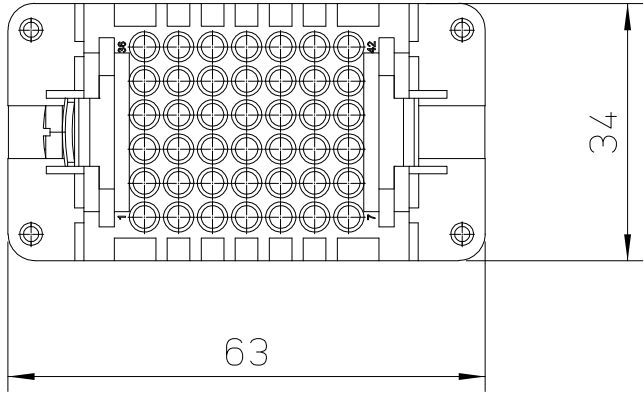

Diritti riservati All rights reserved

dimensions in mm	<b>RDDF 42</b>	Scale		
Date 04/01/17				1:1
Sign. C. Mainini				