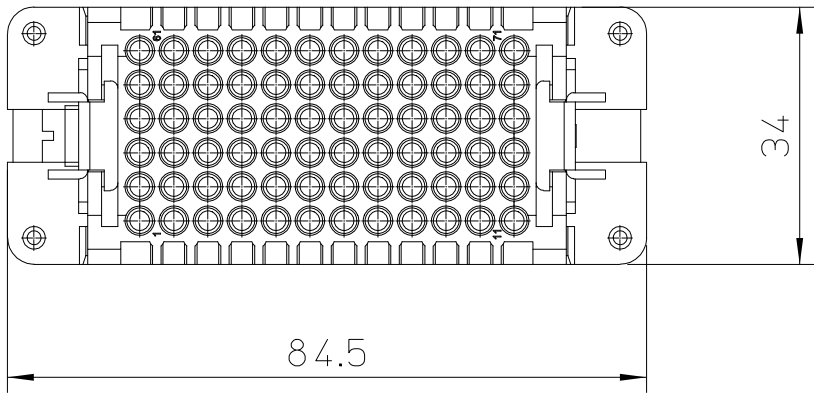

Diritti riservati All rights reserved

dimensions in mm	<b>RDDF 72</b>	Scale	
Date	04/01/17	1:1	
Sign.	C. Mainini	<b>Female insert, crimp, 72P 10A 250V - High Number Cycles</b>	