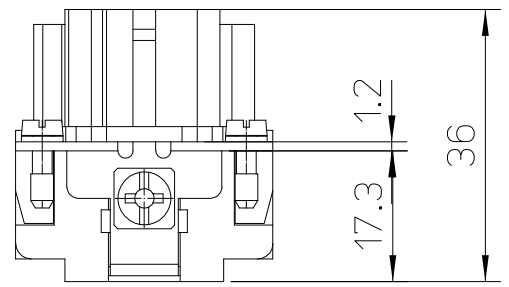

Diritti riservati All rights reserved

dimensions in mm	<b>RDDF 72</b>	Scale	
Date	04/01/17	1:1	
Sign.	C. Mainini	<b>Female insert, crimp, 72P 10A 250V - High Number Cycles</b>	