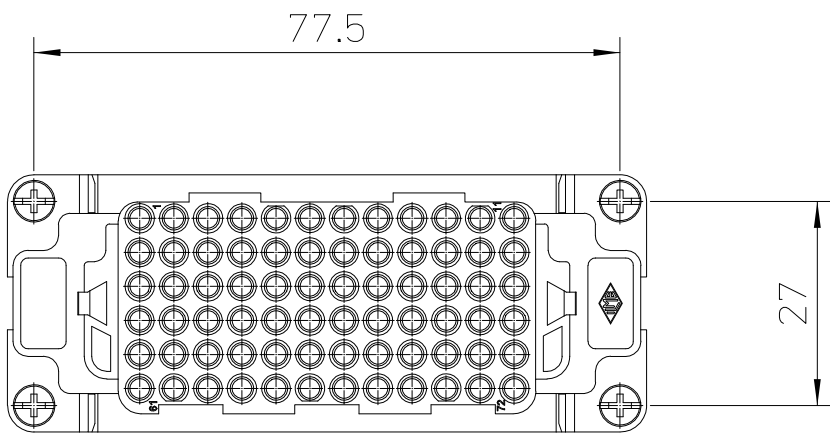

Diritti riservati All rights reserved

dimensions in mm	<b>RDDF 72</b>	Scale	
Date	04/01/17	1:1	
Sign.	C. Mainini	<b>Female insert, crimp, 72P 10A 250V - High Number Cycles</b>	