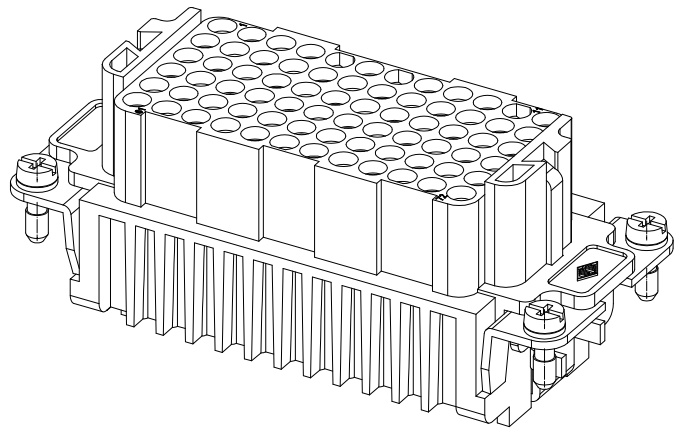

Diritti riservati All rights reserved

dimensions in mm	<b>RDDF 72</b>	Scale	
Date	04/01/17	1:1	
Sign.	C. Mainini	<b>Female insert, crimp, 72P 10A 250V - High Number Cycles</b>	