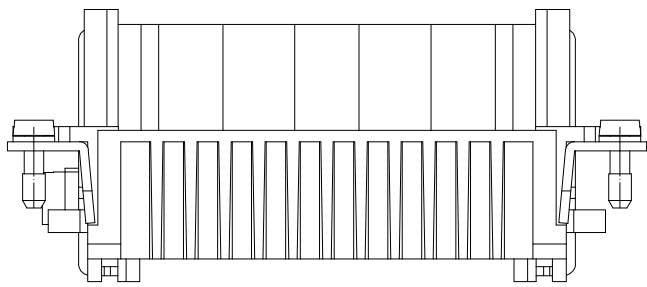

Diritti riservati All rights reserved

dimensions in mm	<b>RDDF 72</b>	Scale	
Date	04/01/17	1:1	
Sign.	C. Mainini	<b>Female insert, crimp, 72P 10A 250V - High Number Cycles</b>	