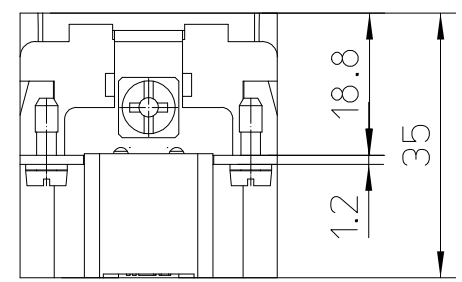

Diritti riservati All rights reserved

dimensions in mm	<b>RDDM 72</b> Male insert, crimp, 72P 10A 250V - High Number Cycles	Scale	
Date 01/04/17		1:1	
Sign. C. Mainini			