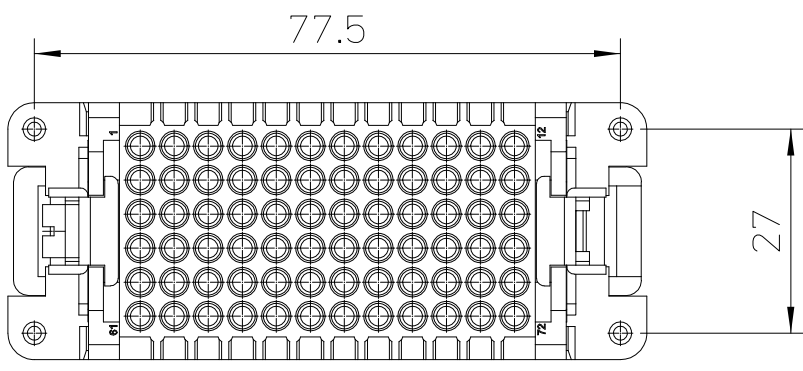

Diritti riservati All rights reserved

dimensions in mm	<b>RDDM 72</b> Male insert, crimp, 72P 10A 250V - High Number Cycles	Scale	
Date 01/04/17		1:1	
Sign. C. Mainini			