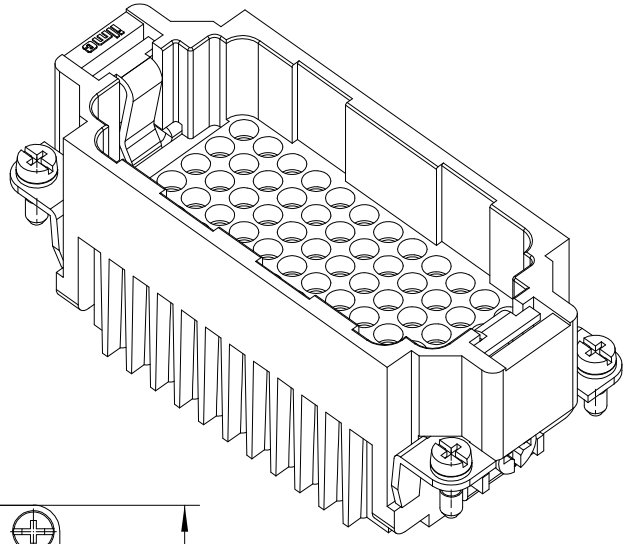

Diritti riservati All rights reserved

dimensions in mm	<b>RDDM 72</b> Male insert, crimp, 72P 10A 250V - High Number Cycles	Scale	
Date 01/04/17		1:1	
Sign. C. Mainini			