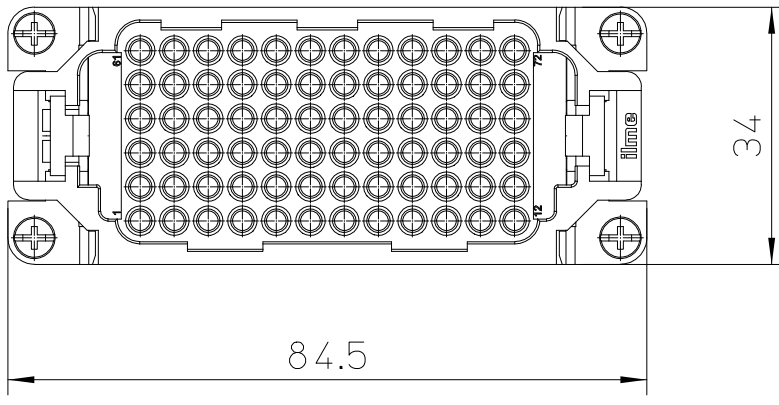

Diritti riservati All rights reserved

dimensions in mm	<b>RDDM 72</b> Male insert, crimp, 72P 10A 250V - High Number Cycles	Scale	
Date 01/04/17		1:1	
Sign. C. Mainini			