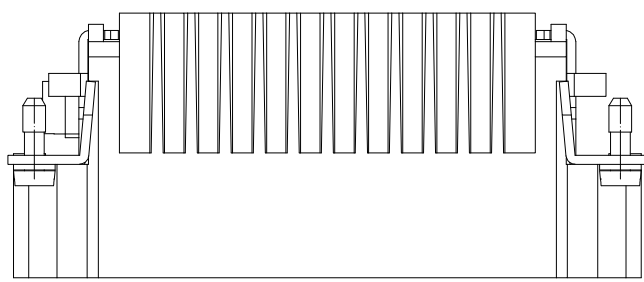

Diritti riservati All rights reserved

dimensions in mm	<b>RDDM 72</b> Male insert, crimp, 72P 10A 250V - High Number Cycles	Scale	
Date 01/04/17		1:1	
Sign. C. Mainini			