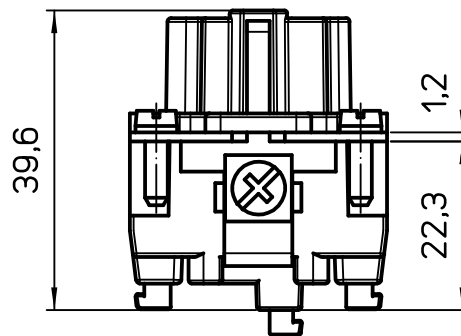

A

A

Diritti riservati All rights reserved

B

B

C

C

REV.	DATE	SIGNATURE		
Dimensions in mm		Simplified representation with dimensions without tolerance		
Original Size A4		RDSHF 18 SQUICH female insert, spring, 18P 10A 400V - HNM	Scale 1:1	
Date 28/04/21				
Sign. S. Diasparra				