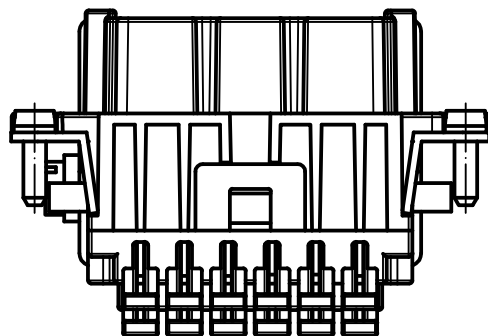

A

A

Diritti riservati All rights reserved

B

B

C

C

REV.	DATE	SIGNATURE		
Dimensions in mm		Simplified representation with dimensions without tolerance		
Original Size A4		RDSHF 18 SQUICH female insert, spring, 18P 10A 400V - HNM	Scale 1:1	
Date 28/04/21				
Sign. S. Diasparra				