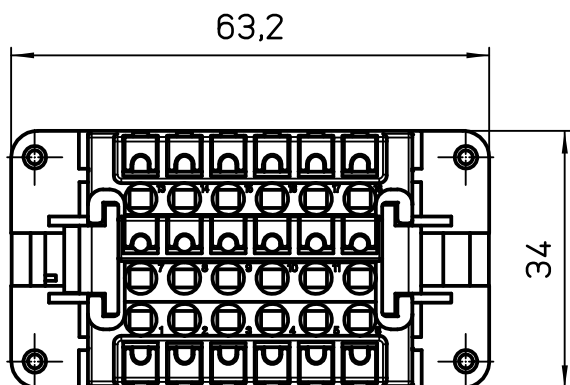

A

A

Diritti riservati All rights reserved

B

B

C

C

REV.	DATE	SIGNATURE		
Dimensions in mm		Simplified representation with dimensions without tolerance		
Original Size A4		RDSHF 18 SQUICH female insert, spring, 18P 10A 400V - HNM	Scale 1:1	
Date 28/04/21				
Sign. S. Diasparra				