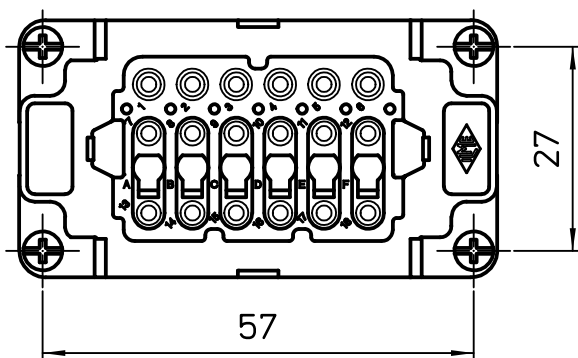

A

A

Diritti riservati All rights reserved

B

B

C

C

REV.	DATE	SIGNATURE		
Dimensions in mm		Simplified representation with dimensions without tolerance		
Original Size A4		RDSHF 18 SQUICH female insert, spring, 18P 10A 400V - HNM	Scale 1:1	
Date 28/04/21				
Sign. S. Diasparra				